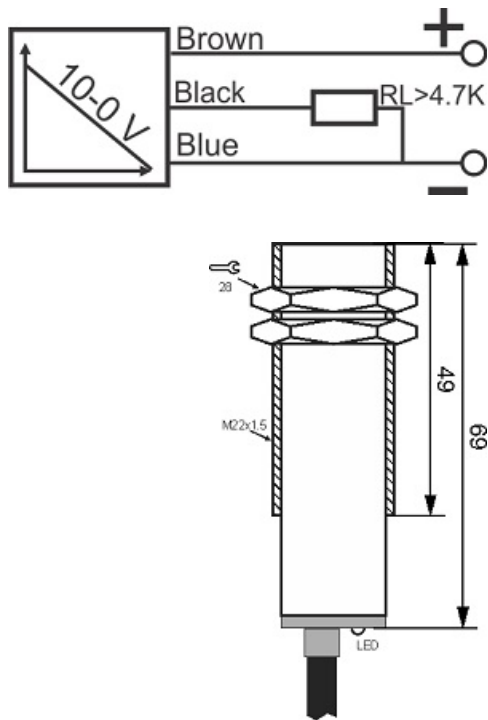

IPS-308-AV-22-N

Category: continuous pre cabled Inductive Sensor

IPS-308-AV-22-N	Product Code
M22X1.5Ni PLATED Brass	housing
3	number of wires
10-0V	output type
8 mm	switching distance
-20~+60 °C	temperature range
IP66	influence protection
CABLE3X0.25-1.5m	output
TRANSISTOR	output stage
ANALOG	output function
15-30 VDC	voltage range
flush(shielded)	mounting