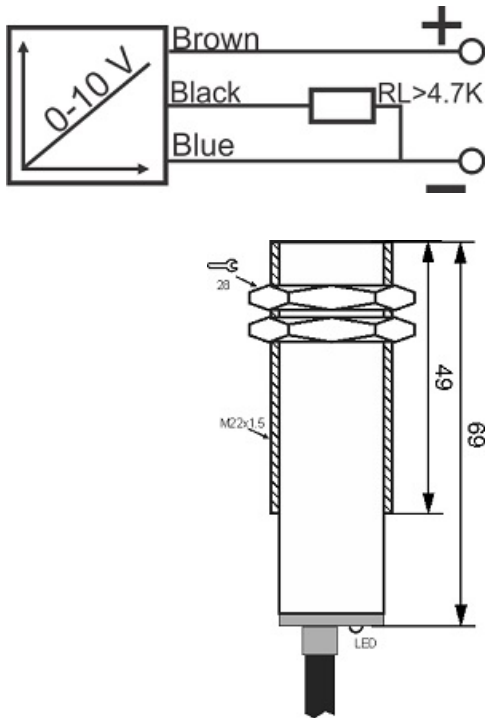

IPS-308-AV-22-P

Category: continuous pre cabled Inductive Sensor

IPS-308-AV-22-P	Product Code
M22X1.5Ni PLATED Brass	housing
3	number of wires
0-10V	output type
8 mm	switching distance
-20~+60 °C	temperature range
IP66	influence protection
CABLE3X0.25-1.5m	output
TRANSISTOR	output stage
ANALOG	output function
15-30 VDC	voltage range
flush(shielded)	mounting