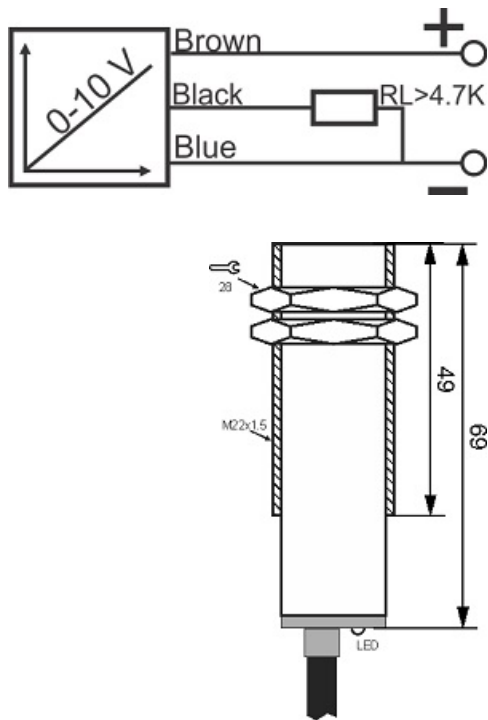

IPS-308-AV-22-P

Category: continuous pre cabled Inductive Sensor

IPS-308-AV-22-P	Product Code
M22X1.5Ni PLATED Brass	housing
3	number of wires
0-10V	output type
8 mm	switching distance
-20~+60 °C	temperature range
IP66	influence protection
CABLE3X0.25-1.5m	output
TRANSISTOR	output stage
ANALOG	output function
15-30 VDC	voltage range
flush(shielded)	mounting