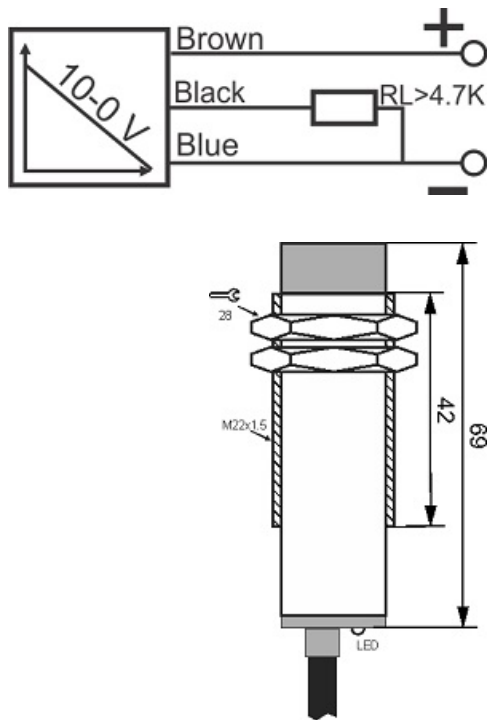

# IPS-310-AV-22-N

Category: continuous pre cabled Inductive Sensor

IPS-310-AV-22-N	Product Code
M22X1.5Ni PLATED Brass	housing
3	number of wires
10-0V	output type
10 mm	switching distance
-20~+60 °C	temperature range
IP66	influence protection
CABLE3X0.25-1.5m	output
TRANSISTOR	output stage
ANALOG	output function
15-30 VDC	voltage range
non flush (unshielded)	mounting