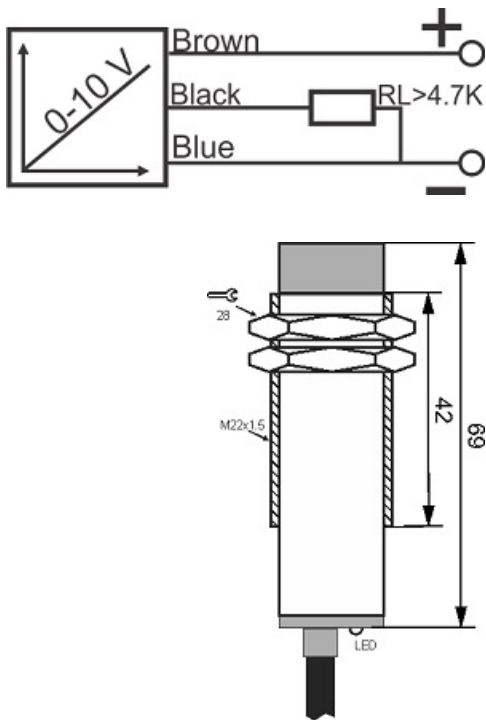

# IPS-310-AV-22-P

Category: continuous pre cabled Inductive Sensor

IPS-310-AV-22-P	Product Code
M22X1.5Ni PLATED Brass	housing
3	number of wires
0-10V	output type
10 mm	switching distance
-20~+60 °C	temperature range
IP66	influence protection
CABLE3X0.25-1.5m	output
TRANSISTOR	output stage
ANALOG	output function
15-30 VDC	voltage range
non flush (unshielded)	mounting