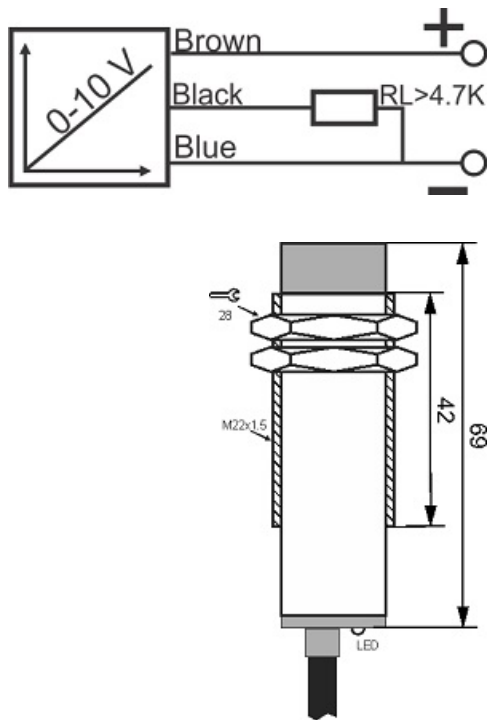

# IPS-310-AV-22-P

Category: continuous pre cabled Inductive Sensor

IPS-310-AV-22-P	Product Code
M22X1.5Ni PLATED Brass	housing
3	number of wires
0-10V	output type
10 mm	switching distance
-20~+60 °C	temperature range
IP66	influence protection
CABLE3X0.25-1.5m	output
TRANSISTOR	output stage
ANALOG	output function
15-30 VDC	voltage range
non flush (unshielded)	mounting