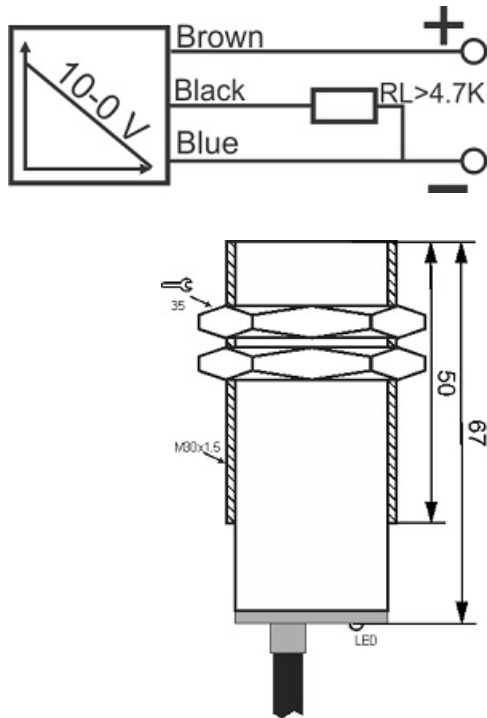

IPS-310-AV-30-N

Category: continuous pre cabled Inductive Sensor

IPS-310-AV-30-N	Product Code
M30X1.5Ni PLATED Brass	housing
3	number of wires
10-0V	output type
10 mm	switching distance
-20~+60 °C	temperature range
IP66	influence protection
CABLE3X0.25-1.5m	output
TRANSISTOR	output stage
ANALOG	output function
15-30 VDC	voltage range
flush(shielded)	mounting