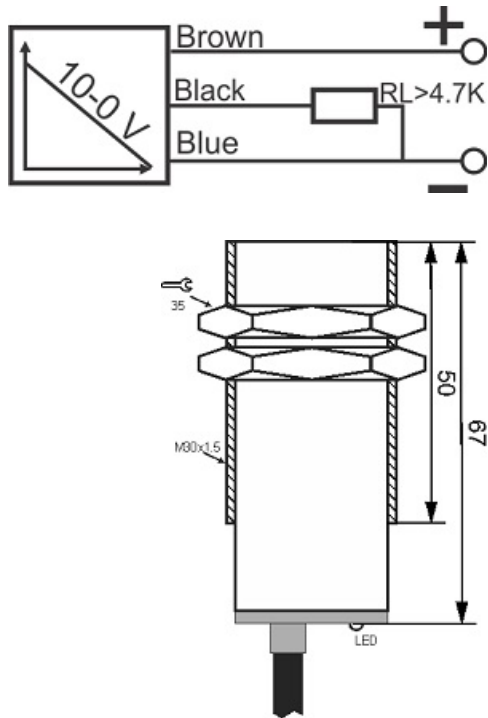

IPS-310-AV-30-N

Category: continuous pre cabled Inductive Sensor

IPS-310-AV-30-N	Product Code
M30X1.5Ni PLATED Brass	housing
3	number of wires
10-0V	output type
10 mm	switching distance
-20~+60 °C	temperature range
IP66	influence protection
CABLE3X0.25-1.5m	output
TRANSISTOR	output stage
ANALOG	output function
15-30 VDC	voltage range
flush(shielded)	mounting