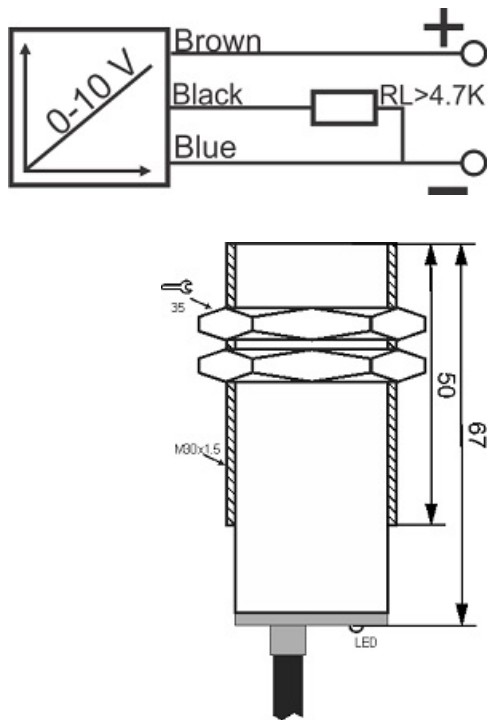

IPS-310-AV-30-P

Category: continuous pre cabled Inductive Sensor

IPS-310-AV-30-P	Product Code
M30X1.5Ni PLATED Brass	housing
3	number of wires
0-10V	output type
10 mm	switching distance
-20~+60 °C	temperature range
IP66	influence protection
CABLE3X0.25-1.5m	output
TRANSISTOR	output stage
ANALOG	output function
15-30 VDC	voltage range
flush(shielded)	mounting