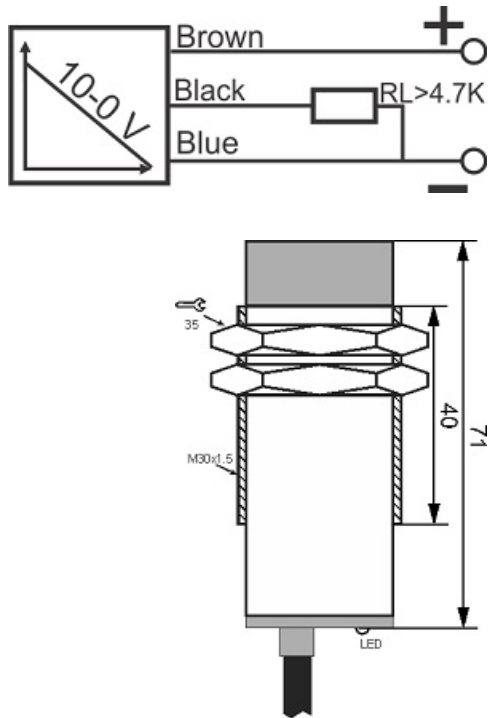

IPS-315-AV-30-N

Category: continuous pre cabled Inductive Sensor

IPS-315-AV-30-N	Product Code
M30X1.5Ni PLATED Brass	housing
3	number of wires
10-0V	output type
15 mm	switching distance
-20~+60 °C	temperature range
IP66	influence protection
CABLE3X0.25-1.5m	output
TRANSISTOR	output stage
ANALOG	output function
15-30 VDC	voltage range
non flush (unshielded)	mounting