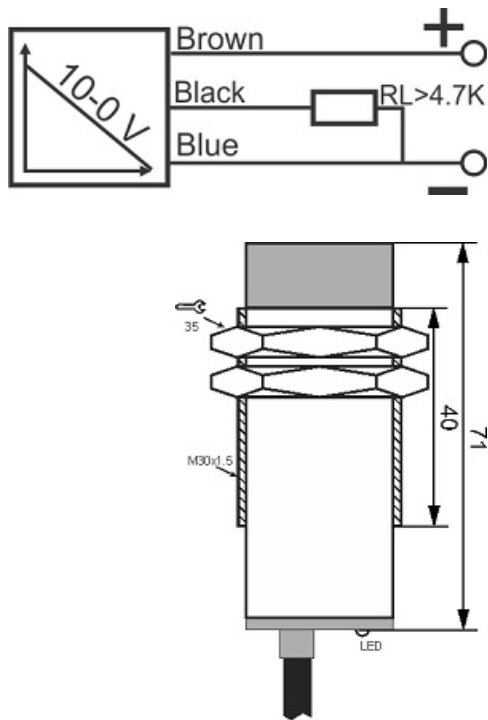

IPS-315-AV-30-N

Category: continuous pre cabled Inductive Sensor

IPS-315-AV-30-N	Product Code
M30X1.5Ni PLATED Brass	housing
3	number of wires
10-0V	output type
15 mm	switching distance
-20~+60 °C	temperature range
IP66	influence protection
CABLE3X0.25-1.5m	output
TRANSISTOR	output stage
ANALOG	output function
15-30 VDC	voltage range
non flush (unshielded)	mounting