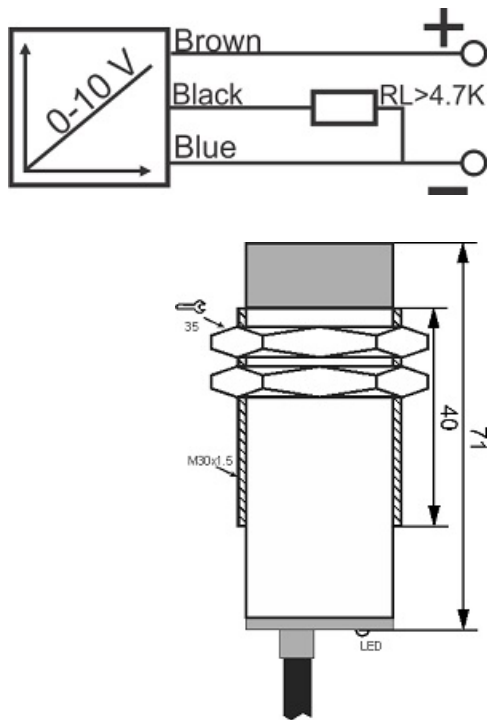

IPS-315-AV-30-P

Category: continuous pre cabled Inductive Sensor

IPS-315-AV-30-P	Product Code
M30X1.5Ni PLATED Brass	housing
3	number of wires
0-10V	output type
15 mm	switching distance
-20~+60 °C	temperature range
IP66	influence protection
CABLE3X0.25-1.5m	output
TRANSISTOR	output stage
ANALOG	output function
15-30 VDC	voltage range
non flush (unshielded)	mounting