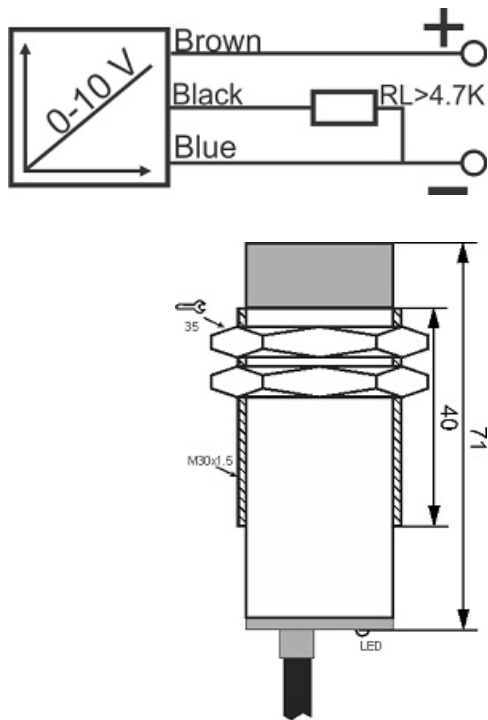

# IPS-315-AV-30-P

Category: continuous pre cabled Inductive Sensor

IPS-315-AV-30-P	Product Code
M30X1.5Ni PLATED Brass	housing
3	number of wires
0-10V	output type
15 mm	switching distance
-20~+60 °C	temperature range
IP66	influence protection
CABLE3X0.25-1.5m	output
TRANSISTOR	output stage
ANALOG	output function
15-30 VDC	voltage range
non flush (unshielded)	mounting