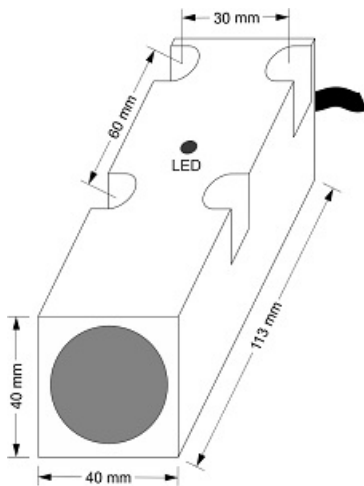

IPS-320-AV-R40-N

Category: continuous pre cabled Inductive Sensor

IPS-320-AV-R40-N	Product Code
REC. 40X40X113 PA or PP	housing
3	number of wires
10-0V	output type
20 mm	switching distance
-20~+60 °C	temperature range
IP66	influence protection
CABLE3X0.25-1.5m	output
TRANSISTOR	output stage
ANALOG	output function
15-30 VDC	voltage range
non flush (unshielded)	mounting