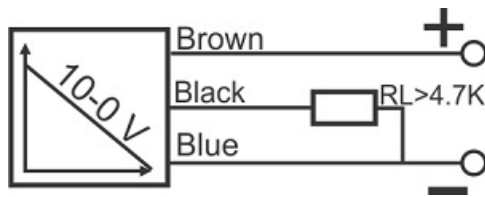

IPS-320-AV-R40-N

Category: continuous pre cabled Inductive Sensor

IPS-320-AV-R40-N	Product Code
REC. 40X40X113 PA or PP	housing
3	number of wires
10-0V	output type
20 mm	switching distance
-20~+60 °C	temperature range
IP66	influence protection
CABLE3X0.25-1.5m	output
TRANSISTOR	output stage
ANALOG	output function
15-30 VDC	voltage range
non flush (unshielded)	mounting