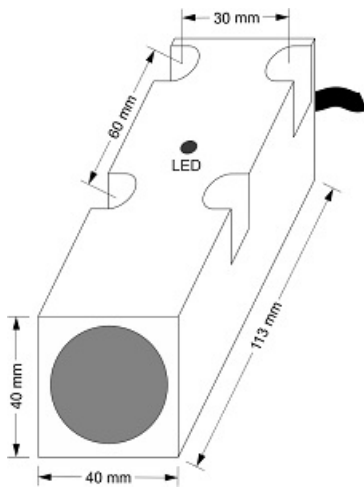

IPS-320-AV-R40-P

Category: continuous pre cabled Inductive Sensor

IPS-320-AV-R40-P	Product Code
REC. 40X40X113 PA or PP	housing
3	number of wires
0-10V	output type
20 mm	switching distance
-20~+60 °C	temperature range
IP66	influence protection
CABLE3X0.25-1.5m	output
TRANSISTOR	output stage
ANALOG	output function
15-30 VDC	voltage range
non flush (unshielded)	mounting