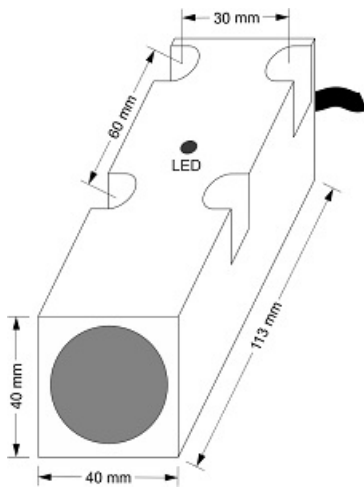

# IPS-320-AV-R40-P

Category: continuous pre cabled Inductive Sensor

IPS-320-AV-R40-P	Product Code
REC. 40X40X113 PA or PP	housing
3	number of wires
0-10V	output type
20 mm	switching distance
-20~+60 °C	temperature range
IP66	influence protection
CABLE3X0.25-1.5m	output
TRANSISTOR	output stage
ANALOG	output function
15-30 VDC	voltage range
non flush (unshielded)	mounting