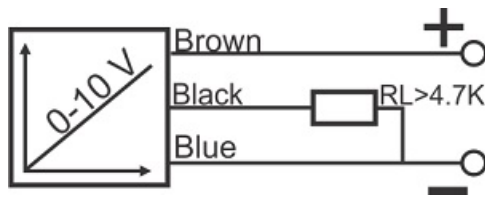

IPS-320-AV-R40-P

Category: continuous pre cabled Inductive Sensor

IPS-320-AV-R40-P	Product Code
REC. 40X40X113 PA or PP	housing
3	number of wires
0-10V	output type
20 mm	switching distance
-20~+60 °C	temperature range
IP66	influence protection
CABLE3X0.25-1.5m	output
TRANSISTOR	output stage
ANALOG	output function
15-30 VDC	voltage range
non flush (unshielded)	mounting