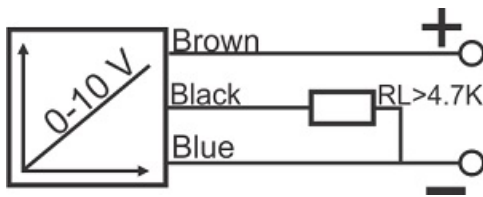

IPS-320-AV-R40-P

Category: continuous pre cabled Inductive Sensor

IPS-320-AV-R40-P	Product Code
REC. 40X40X113 PA or PP	housing
3	number of wires
0-10V	output type
20 mm	switching distance
-20~+60 °C	temperature range
IP66	influence protection
CABLE3X0.25-1.5m	output
TRANSISTOR	output stage
ANALOG	output function
15-30 VDC	voltage range
non flush (unshielded)	mounting