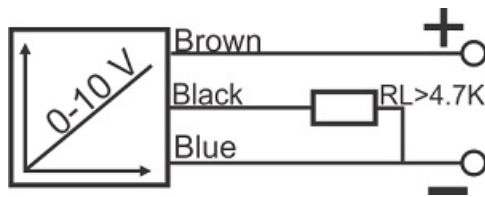

# IPS-320-AV-R40-P

Category: continuous pre cabled Inductive Sensor

IPS-320-AV-R40-P	Product Code
REC. 40X40X113 PA or PP	housing
3	number of wires
0-10V	output type
20 mm	switching distance
-20~+60 °C	temperature range
IP66	influence protection
CABLE3X0.25-1.5m	output
TRANSISTOR	output stage
ANALOG	output function
15-30 VDC	voltage range
non flush (unshielded)	mounting