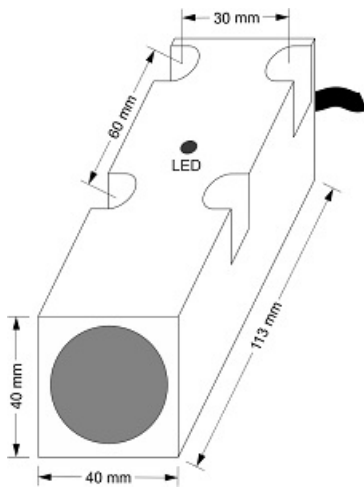

# IPS-320-AI-R40-N

Category: continuous pre cabled Inductive Sensor

IPS-320-AI-R40-N	Product Code
REC. 40X40X113 PA or PP	housing
3	number of wires
20-4mA	output type
20 mm	switching distance
-20~+60 °C	temperature range
IP66	influence protection
CABLE3X0.25-1.5m	output
TRANSISTOR	output stage
ANALOG	output function
15-30 VDC	voltage range
non flush (unshielded)	mounting