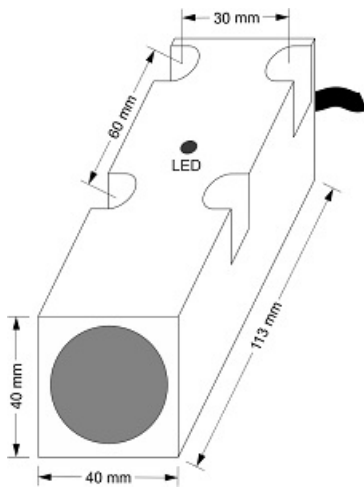

IPS-320-AI-R40-N

Category: continuous pre cabled Inductive Sensor

IPS-320-AI-R40-N	Product Code
REC. 40X40X113 PA or PP	housing
3	number of wires
20-4mA	output type
20 mm	switching distance
-20~+60 °C	temperature range
IP66	influence protection
CABLE3X0.25-1.5m	output
TRANSISTOR	output stage
ANALOG	output function
15-30 VDC	voltage range
non flush (unshielded)	mounting