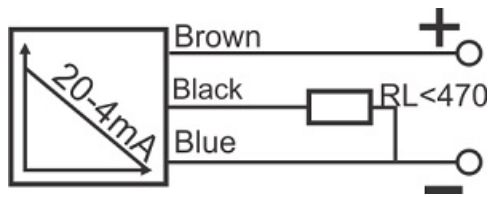

# IPS-320-AI-R40-N

Category: continuous pre cabled Inductive Sensor

IPS-320-AI-R40-N	Product Code
REC. 40X40X113 PA or PP	housing
3	number of wires
20-4mA	output type
20 mm	switching distance
-20~+60 °C	temperature range
IP66	influence protection
CABLE3X0.25-1.5m	output
TRANSISTOR	output stage
ANALOG	output function
15-30 VDC	voltage range
non flush (unshielded)	mounting