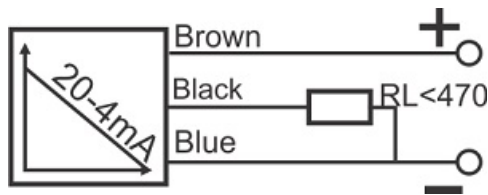

IPS-320-AI-R40-N

Category: continuous pre cabled Inductive Sensor

IPS-320-AI-R40-N	Product Code
REC. 40X40X113 PA or PP	housing
3	number of wires
20-4mA	output type
20 mm	switching distance
-20~+60 °C	temperature range
IP66	influence protection
CABLE3X0.25-1.5m	output
TRANSISTOR	output stage
ANALOG	output function
15-30 VDC	voltage range
non flush (unshielded)	mounting