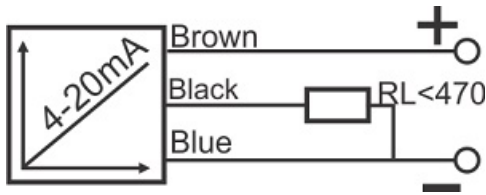

IPS-320-AI-R40-P

Category: continuous pre cabled Inductive Sensor

IPS-320-AI-R40-P	Product Code
REC. 40X40X113 PA or PP	housing
3	number of wires
4-20mA	output type
20 mm	switching distance
-20~+60 °C	temperature range
IP66	influence protection
CABLE3X0.25-1.5m	output
TRANSISTOR	output stage
ANALOG	output function
15-30 VDC	voltage range
non flush (unshielded)	mounting