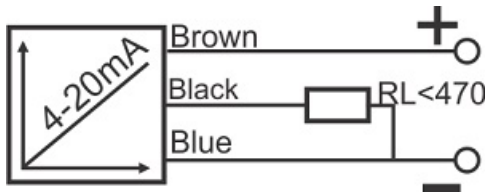

# IPS-320-AI-R40-P

Category: continuous pre cabled Inductive Sensor

IPS-320-AI-R40-P	Product Code
REC. 40X40X113 PA or PP	housing
3	number of wires
4-20mA	output type
20 mm	switching distance
-20~+60 °C	temperature range
IP66	influence protection
CABLE3X0.25-1.5m	output
TRANSISTOR	output stage
ANALOG	output function
15-30 VDC	voltage range
non flush (unshielded)	mounting