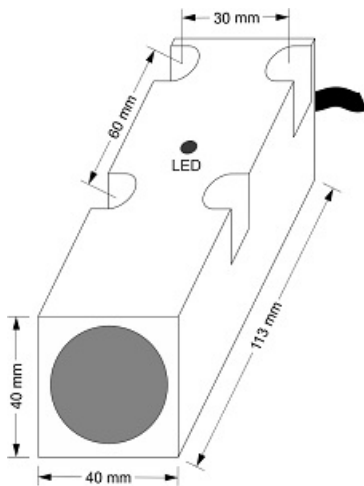

IPS-320-AI-R40-P

Category: continuous pre cabled Inductive Sensor

IPS-320-AI-R40-P	Product Code
REC. 40X40X113 PA or PP	housing
3	number of wires
4-20mA	output type
20 mm	switching distance
-20~+60 °C	temperature range
IP66	influence protection
CABLE3X0.25-1.5m	output
TRANSISTOR	output stage
ANALOG	output function
15-30 VDC	voltage range
non flush (unshielded)	mounting