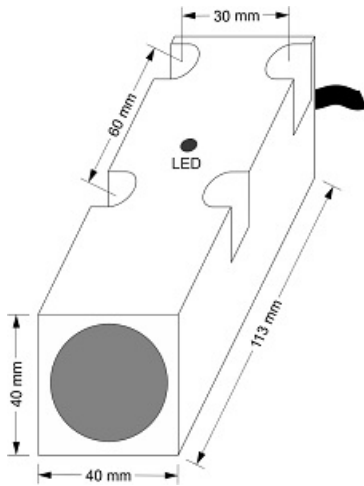

IPS-320-AI-R40-P

Category: continuous pre cabled Inductive Sensor

IPS-320-AI-R40-P	Product Code
REC. 40X40X113 PA or PP	housing
3	number of wires
4-20mA	output type
20 mm	switching distance
-20~+60 °C	temperature range
IP66	influence protection
CABLE3X0.25-1.5m	output
TRANSISTOR	output stage
ANALOG	output function
15-30 VDC	voltage range
non flush (unshielded)	mounting