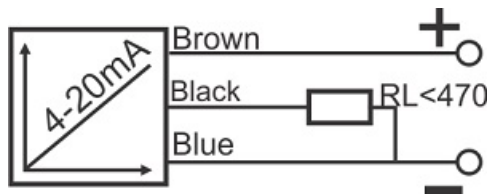

IPS-320-AI-R40-P

Category: continuous pre cabled Inductive Sensor

IPS-320-AI-R40-P	Product Code
REC. 40X40X113 PA or PP	housing
3	number of wires
4-20mA	output type
20 mm	switching distance
-20~+60 °C	temperature range
IP66	influence protection
CABLE3X0.25-1.5m	output
TRANSISTOR	output stage
ANALOG	output function
15-30 VDC	voltage range
non flush (unshielded)	mounting