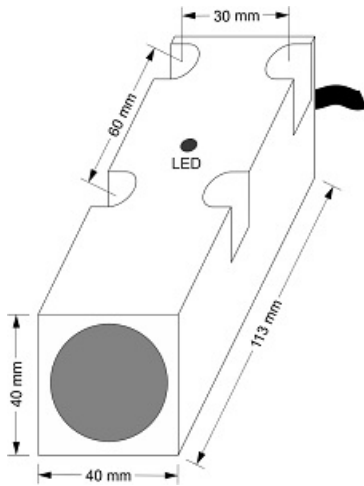

# IPS-320-AI-R40-P

Category: continuous pre cabled Inductive Sensor

IPS-320-AI-R40-P	Product Code
REC. 40X40X113 PA or PP	housing
3	number of wires
4-20mA	output type
20 mm	switching distance
-20~+60 °C	temperature range
IP66	influence protection
CABLE3X0.25-1.5m	output
TRANSISTOR	output stage
ANALOG	output function
15-30 VDC	voltage range
non flush (unshielded)	mounting