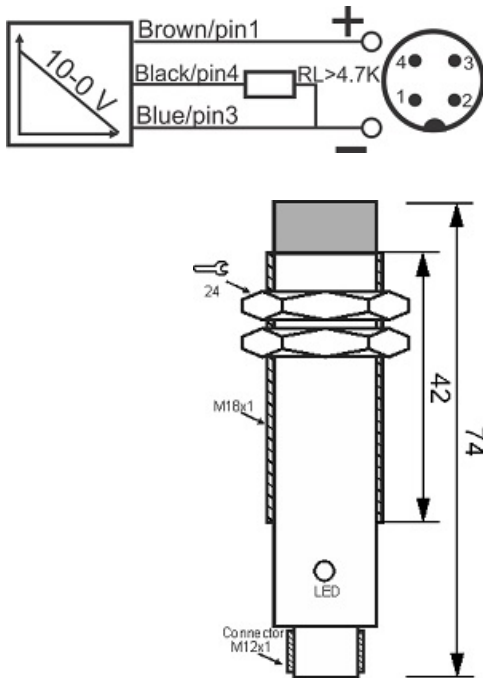

IPS-308-AV-18-N-S4

Category: continuous 4pin connector Inductive Sensor

IPS-308-AV-18-N-S4	Product Code
M18X1Ni PLATED Brass	housing
3	number of wires
10-0V	output type
8 mm	switching distance
-20~+60 °C	temperature range
IP66	influence protection
4Pin SOCKET	output
TRANSISTOR	output stage
15-30 VDC	voltage range
non flush (unshielded)	mounting