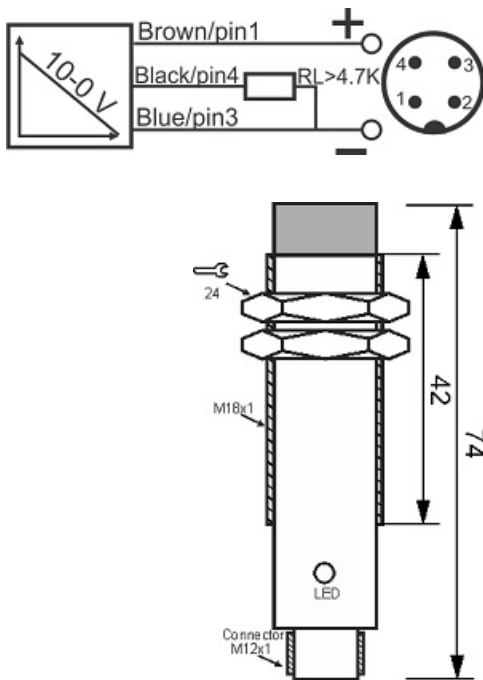

IPS-308-AV-18-N-S4

Category: continuous 4pin connector Inductive Sensor

IPS-308-AV-18-N-S4	Product Code
M18X1Ni PLATED Brass	housing
3	number of wires
10-0V	output type
8 mm	switching distance
-20~+60 °C	temperature range
IP66	influence protection
4Pin SOCKET	output
TRANSISTOR	output stage
15-30 VDC	voltage range
non flush (unshielded)	mounting