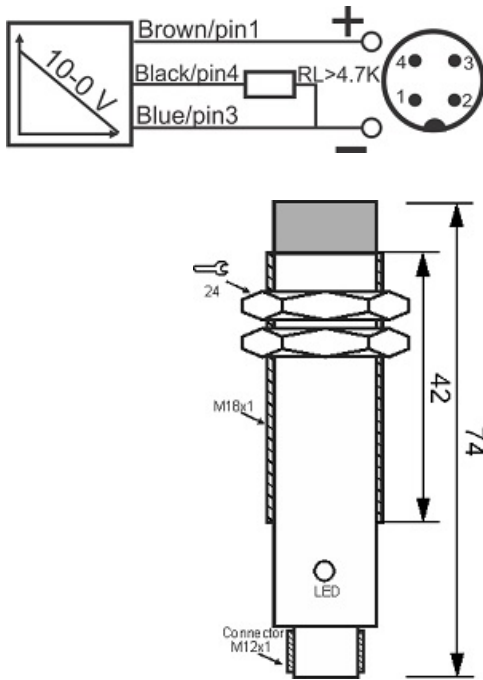

IPS-308-AV-18-N-S4

Category: continuous 4pin connector Inductive Sensor

IPS-308-AV-18-N-S4	Product Code
M18X1Ni PLATED Brass	housing
3	number of wires
10-0V	output type
8 mm	switching distance
-20~+60 °C	temperature range
IP66	influence protection
4Pin SOCKET	output
TRANSISTOR	output stage
15-30 VDC	voltage range
non flush (unshielded)	mounting