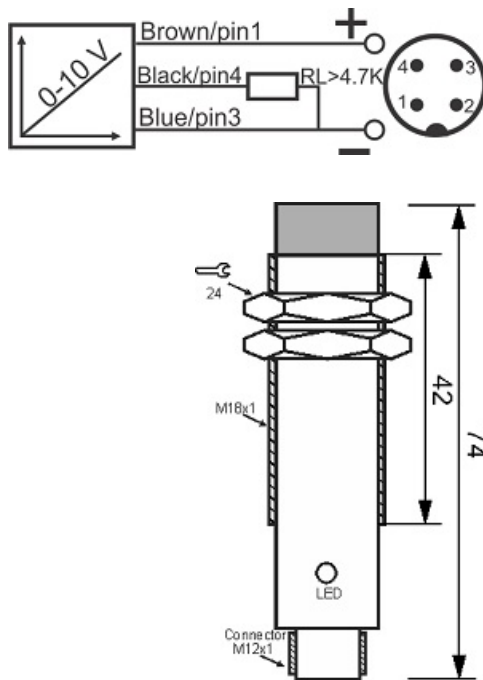

# IPS-308-AV-18-P-S4

Category: continuous 4pin connector Inductive Sensor

IPS-308-AV-18-P-S4	Product Code
M18X1Ni PLATED Brass	housing
3	number of wires
0-10V	output type
8 mm	switching distance
-20~+60 °C	temperature range
IP66	influence protection
4Pin SOCKET	output
TRANSISTOR	output stage
15-30 VDC	voltage range
non flush (unshielded)	mounting