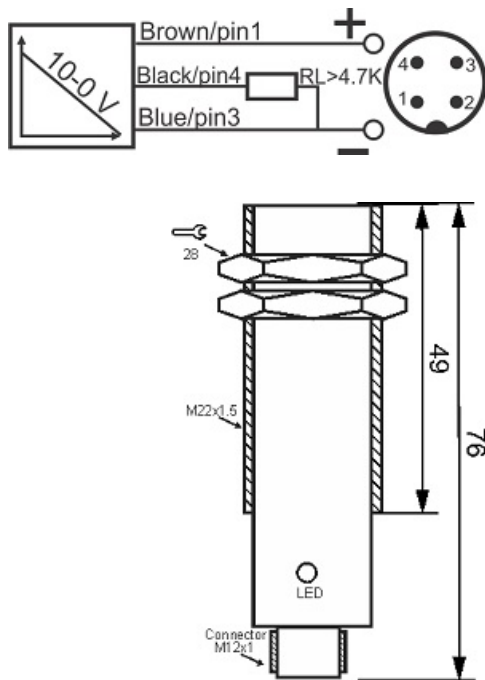

IPS-308-AV-22-N-S4

Category: continuous 4pin connector Inductive Sensor

IPS-308-AV-22-N-S4	Product Code
M22X1.5Ni PLATED Brass	housing
3	number of wires
10-0V	output type
8 mm	switching distance
-20~+60 °C	temperature range
IP66	influence protection
4Pin SOCKET	output
TRANSISTOR	output stage
15-30 VDC	voltage range
flush(shielded)	mounting