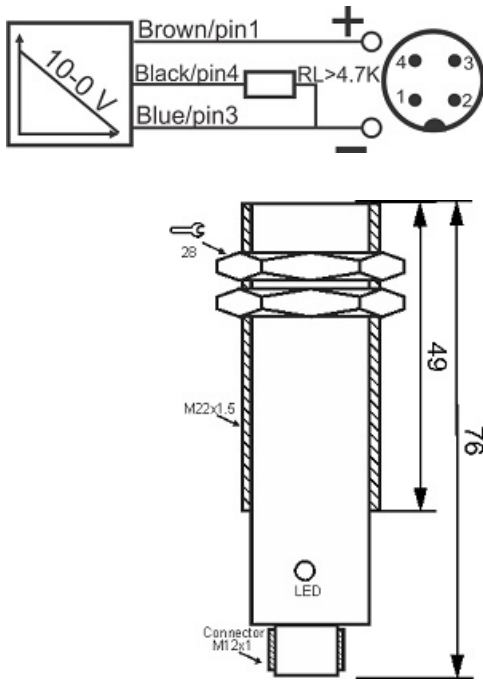

# IPS-308-AV-22-N-S4

Category: continuous 4pin connector Inductive Sensor

IPS-308-AV-22-N-S4	Product Code
M22X1.5Ni PLATED Brass	housing
3	number of wires
10-0V	output type
8 mm	switching distance
-20~+60 °C	temperature range
IP66	influence protection
4Pin SOCKET	output
TRANSISTOR	output stage
15-30 VDC	voltage range
flush(shielded)	mounting