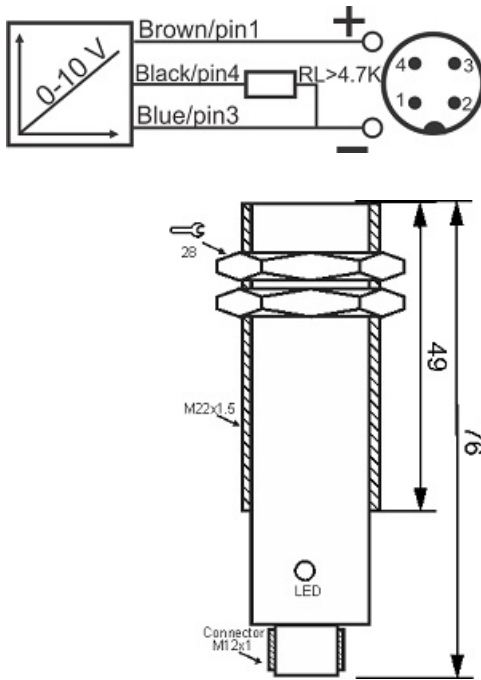

# IPS-308-AV-22-P-S4

Category: continuous 4pin connector Inductive Sensor

IPS-308-AV-22-P-S4	Product Code
M22X1.5Ni PLATED Brass	housing
3	number of wires
0-10V	output type
8 mm	switching distance
-20~+60 °C	temperature range
IP66	influence protection
4Pin SOCKET	output
TRANSISTOR	output stage
15-30 VDC	voltage range
flush(shielded)	mounting