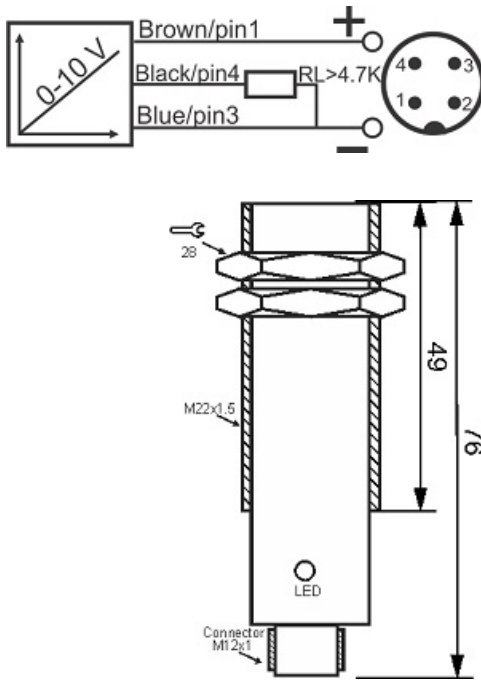

IPS-308-AV-22-P-S4

Category: continuous 4pin connector Inductive Sensor

IPS-308-AV-22-P-S4	Product Code
M22X1.5Ni PLATED Brass	housing
3	number of wires
0-10V	output type
8 mm	switching distance
-20~+60 °C	temperature range
IP66	influence protection
4Pin SOCKET	output
TRANSISTOR	output stage
15-30 VDC	voltage range
flush(shielded)	mounting