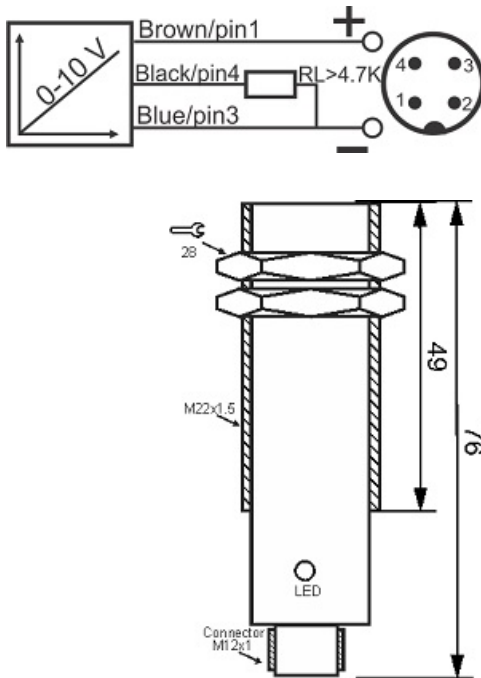

IPS-308-AV-22-P-S4

Category: continuous 4pin connector Inductive Sensor

IPS-308-AV-22-P-S4	Product Code
M22X1.5Ni PLATED Brass	housing
3	number of wires
0-10V	output type
8 mm	switching distance
-20~+60 °C	temperature range
IP66	influence protection
4Pin SOCKET	output
TRANSISTOR	output stage
15-30 VDC	voltage range
flush(shielded)	mounting