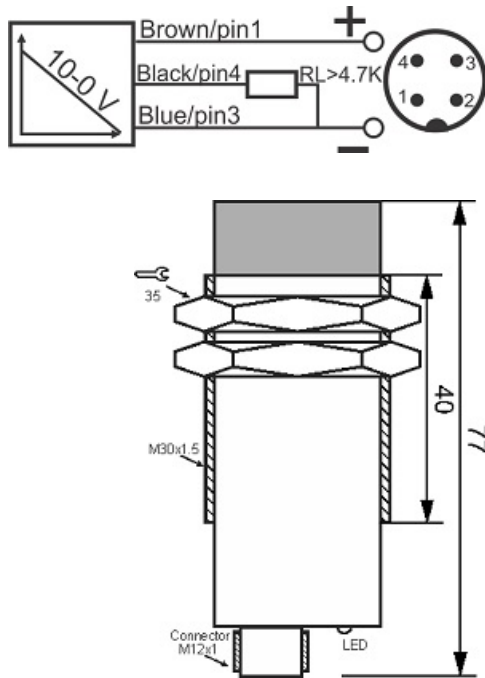

# IPS-315-AV-30-N-S4

Category: continuous 4pin connector Inductive Sensor

IPS-315-AV-30-N-S4	Product Code
M30X1.5Ni PLATED Brass	housing
3	number of wires
10-0V	output type
15 mm	switching distance
-20~+60 °C	temperature range
IP66	influence protection
4Pin SOCKET	output
TRANSISTOR	output stage
15-30 VDC	voltage range
non flush (unshielded)	mounting