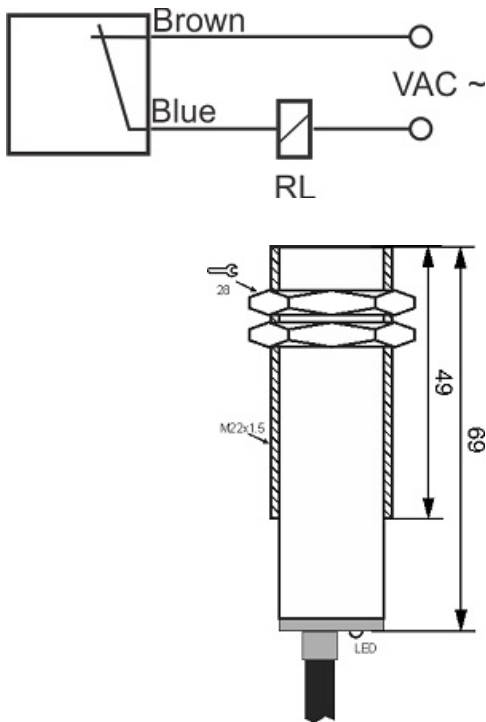

# IPS-208-CA-22-HT

Category: high temperature pre cabled inductive sensor

IPS-208-CA-22-HT	Product Code
M22X1.5Ni PLATED Brass	housing
2	number of wires
8 mm	switching distance
-20~+120 °C	temperature range
IP67	influence protection
CABLE2X0.35-1.5m	output
THYRISTOR	output stage
NC	output function
90-250VAC	voltage range
250 mA	max output current
✓	indicator led
10 V	max drop voltage
flush(shielded)	mounting