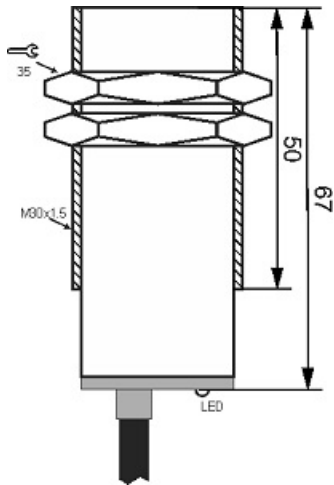

IPS-210-CA-30-HT

Category: high temperature pre cabled inductive sensor

IPS-210-CA-30-HT	Product Code
M30X1.5Ni PLATED Brass	housing
2	number of wires
10 mm	switching distance
-20~+120 °C	temperature range
IP67	influence protection
CABLE2X0.5-1.5m	output
THYRISTOR	output stage
NC	output function
90-250VAC	voltage range
250 mA	max output current
✓	indicator led
10 V	max drop voltage
flush(shielded)	mounting