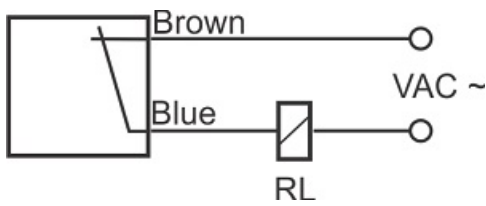

IPS-210-CA-30-HT

Category: high temperature pre cabled inductive sensor

IPS-210-CA-30-HT	Product Code
M30X1.5Ni PLATED Brass	housing
2	number of wires
10 mm	switching distance
-20~+120 °C	temperature range
IP67	influence protection
CABLE2X0.5-1.5m	output
THYRISTOR	output stage
NC	output function
90-250VAC	voltage range
250 mA	max output current
✓	indicator led
10 V	max drop voltage
flush(shielded)	mounting