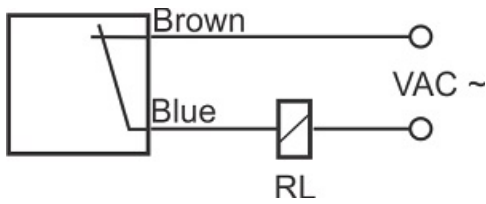

IPS-215-CA-30-HT

Category: high temperature pre cabled inductive sensor

IPS-215-CA-30-HT	Product Code
M30X1.5Ni PLATED Brass	housing
2	number of wires
15 mm	switching distance
-20~+120 °C	temperature range
IP67	influence protection
CABLE2X0.5-1.5m	output
THYRISTOR	output stage
NC	output function
90-250VAC	voltage range
250 mA	max output current
✓	indicator led
10 V	max drop voltage
non flush (unshielded)	mounting