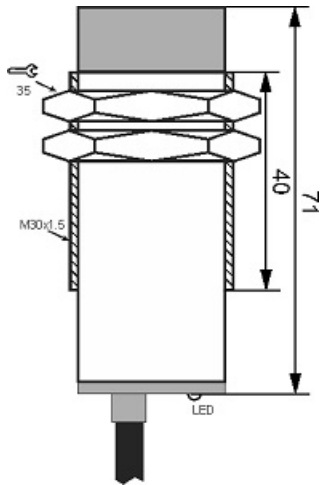

# IPS-215-CA-30-HT

Category: high temperature pre cabled inductive sensor

IPS-215-CA-30-HT	Product Code
M30X1.5Ni PLATED Brass	housing
2	number of wires
15 mm	switching distance
-20~+120 °C	temperature range
IP67	influence protection
CABLE2X0.5-1.5m	output
THYRISTOR	output stage
NC	output function
90-250VAC	voltage range
250 mA	max output current
✓	indicator led
10 V	max drop voltage
non flush (unshielded)	mounting