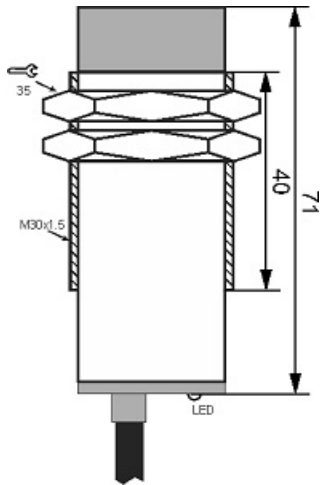

IPS-215-CA-30-HT

Category: high temperature pre cabled inductive sensor

IPS-215-CA-30-HT	Product Code
M30X1.5Ni PLATED Brass	housing
2	number of wires
15 mm	switching distance
-20~+120 °C	temperature range
IP67	influence protection
CABLE2X0.5-1.5m	output
THYRISTOR	output stage
NC	output function
90-250VAC	voltage range
250 mA	max output current
✓	indicator led
10 V	max drop voltage
non flush (unshielded)	mounting