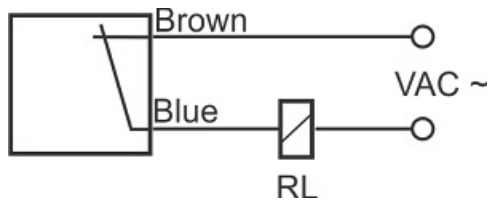

IPS-220-CA-R40-HT

Category: high temperature pre cabled inductive sensor

IPS-220-CA-R40-HT	Product Code
REC. 40X40X113 PA or PP	housing
2	number of wires
20 mm	switching distance
-20~+120 °C	temperature range
IP67	influence protection
CABLE2X0.5-1.5m	output
THYRISTOR	output stage
NC	output function
90-250VAC	voltage range
250 mA	max output current
✓	indicator led
10 V	max drop voltage
non flush (unshielded)	mounting