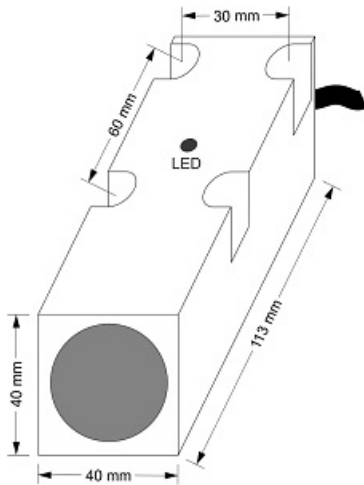

IPS-220-CA-R40-HT

Category: high temperature pre cabled inductive sensor

IPS-220-CA-R40-HT	Product Code
REC. 40X40X113 PA or PP	housing
2	number of wires
20 mm	switching distance
-20~+120 °C	temperature range
IP67	influence protection
CABLE2X0.5-1.5m	output
THYRISTOR	output stage
NC	output function
90-250VAC	voltage range
250 mA	max output current
✓	indicator led
10 V	max drop voltage
non flush (unshielded)	mounting