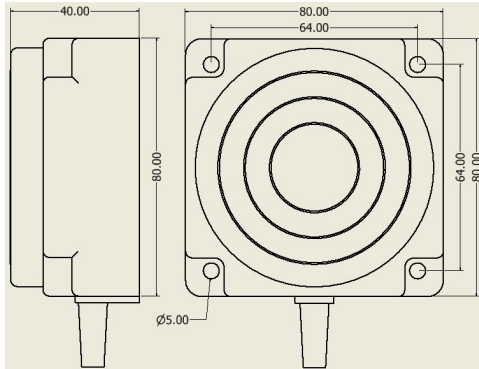

IPS-235-CA-R80-HT

Category: high temperature pre cabled inductive sensor

IPS-235-CA-R80-HT	Product Code
REC. 80X80X40 PA or PP	housing
2	number of wires
35 mm	switching distance
-20~+120 °C	temperature range
IP67	influence protection
CABLE2X0.5-1.5m	output
THYRISTOR	output stage
NC	output function
90-250VAC	voltage range
250 mA	max output current
✓	indicator led
10 V	max drop voltage
non flush (unshielded)	mounting