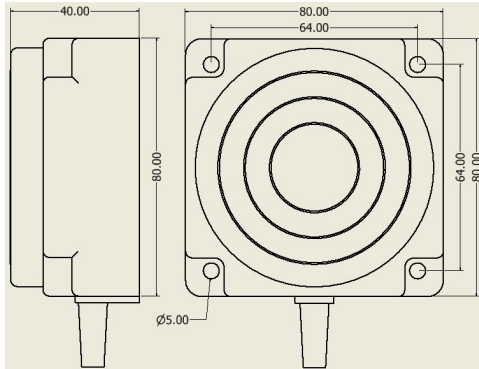

# IPS-235-CA-R80-HT

Category: high temperature pre cabled inductive sensor

IPS-235-CA-R80-HT	Product Code
REC. 80X80X40 PA or PP	housing
2	number of wires
35 mm	switching distance
-20~+120 °C	temperature range
IP67	influence protection
CABLE2X0.5-1.5m	output
THYRISTOR	output stage
NC	output function
90-250VAC	voltage range
250 mA	max output current
✓	indicator led
10 V	max drop voltage
non flush (unshielded)	mounting