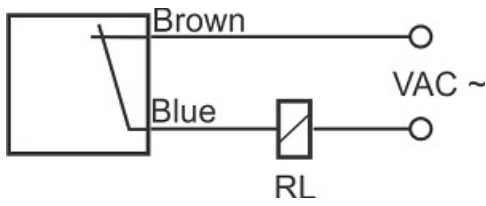

IPS-235-CA-R80-HT

Category: high temperature pre cabled inductive sensor

IPS-235-CA-R80-HT	Product Code
REC. 80X80X40 PA or PP	housing
2	number of wires
35 mm	switching distance
-20~+120 °C	temperature range
IP67	influence protection
CABLE2X0.5-1.5m	output
THYRISTOR	output stage
NC	output function
90-250VAC	voltage range
250 mA	max output current
✓	indicator led
10 V	max drop voltage
non flush (unshielded)	mounting