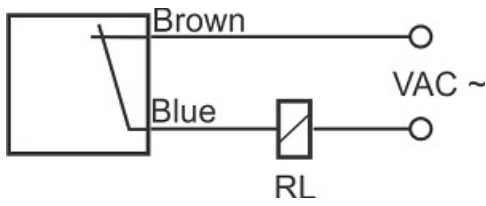

# IPS-235-CA-R80-HT

Category: high temperature pre cabled inductive sensor

IPS-235-CA-R80-HT	Product Code
REC. 80X80X40 PA or PP	housing
2	number of wires
35 mm	switching distance
-20~+120 °C	temperature range
IP67	influence protection
CABLE2X0.5-1.5m	output
THYRISTOR	output stage
NC	output function
90-250VAC	voltage range
250 mA	max output current
✓	indicator led
10 V	max drop voltage
non flush (unshielded)	mounting