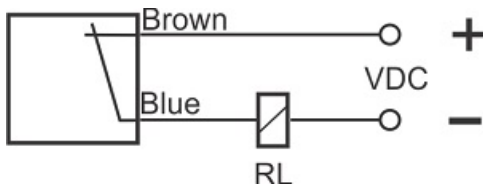

# IPS-235-CD-R80-HT

Category: high temperature pre cabled inductive sensor

|                        |                      |
|------------------------|----------------------|
| IPS-235-CD-R80-HT      | Product Code         |
| REC. 80X80X40 PA or PP | housing              |
| 2                      | number of wires      |
| 35 mm                  | switching distance   |
| -20~+120 °C            | temperature range    |
| IP67                   | influence protection |
| CABLE2X0.5-1.5m        | output               |
| TRANSISTOR             | output stage         |
| NC                     | output function      |
| 10-30VDC               | voltage range        |
| 120 mA                 | max output current   |
| ✓                      | indicator led        |
| 5 V                    | max drop voltage     |
| non flush (unshielded) | mounting             |