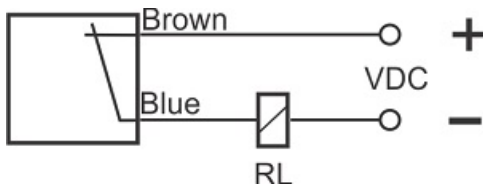

IPS-235-CD-R80-HT

Category: high temperature pre cabled inductive sensor

IPS-235-CD-R80-HT	Product Code
REC. 80X80X40 PA or PP	housing
2	number of wires
35 mm	switching distance
-20~+120 °C	temperature range
IP67	influence protection
CABLE2X0.5-1.5m	output
TRANSISTOR	output stage
NC	output function
10-30VDC	voltage range
120 mA	max output current
✓	indicator led
5 V	max drop voltage
non flush (unshielded)	mounting