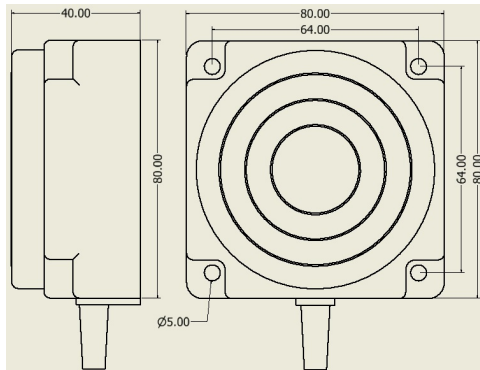

IPS-235-OD-R80-HT

Category: high temperature pre cabled inductive sensor

IPS-235-OD-R80-HT	Product Code
REC. 80X80X40 PA or PP	housing
2	number of wires
35 mm	switching distance
-20~+120 °C	temperature range
IP67	influence protection
CABLE2X0.5-1.5m	output
TRANSISTOR	output stage
NO	output function
10-30VDC	voltage range
120 mA	max output current
✓	indicator led
5 V	max drop voltage
non flush (unshielded)	mounting