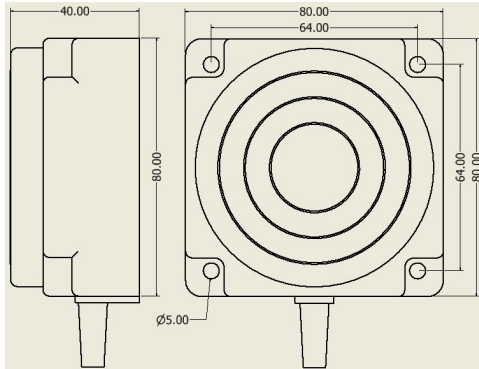

IPS-245-CA-R80-HT

Category: high temperature pre cabled inductive sensor

IPS-245-CA-R80-HT	Product Code
REC. 80X80X40 PA or PP	housing
2	number of wires
45 mm	switching distance
-20~+120 °C	temperature range
IP67	influence protection
CABLE2X0.5-1.5m	output
THYRISTOR	output stage
NC	output function
90-250VAC	voltage range
250 mA	max output current
✓	indicator led
10 V	max drop voltage
non flush (unshielded)	mounting