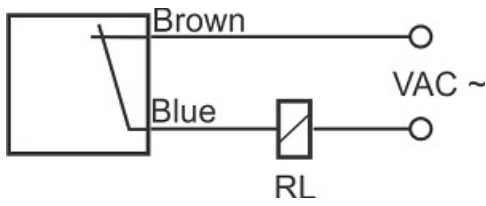

IPS-245-CA-R80-HT

Category: high temperature pre cabled inductive sensor

IPS-245-CA-R80-HT	Product Code
REC. 80X80X40 PA or PP	housing
2	number of wires
45 mm	switching distance
-20~+120 °C	temperature range
IP67	influence protection
CABLE2X0.5-1.5m	output
THYRISTOR	output stage
NC	output function
90-250VAC	voltage range
250 mA	max output current
✓	indicator led
10 V	max drop voltage
non flush (unshielded)	mounting