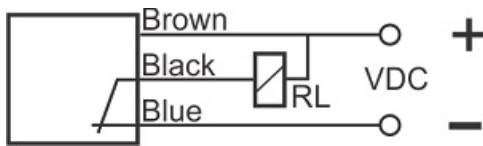

IPS-345-CN-R80-HT

Category: high temperature pre cabled inductive sensor

IPS-345-CN-R80-HT	Product Code
REC. 80X80X40 PA or PP	housing
3	number of wires
45 mm	switching distance
-20~+120 °C	temperature range
IP67	influence protection
CABLE3X0.35-1.5m	output
NPN TRANSISTOR	output stage
NC	output function
10-30VDC	voltage range
250 mA	max output current
✓	indicator led
2 V	max drop voltage
non flush (unshielded)	mounting