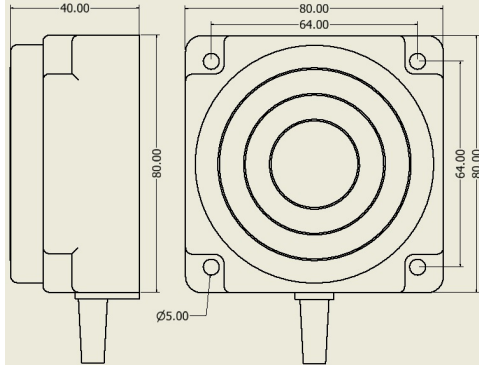

IPS-345-CP-R80-HT

Category: high temperature pre cabled inductive sensor

IPS-345-CP-R80-HT	Product Code
REC. 80X80X40 PA or PP	housing
3	number of wires
45 mm	switching distance
-20~+120 °C	temperature range
IP67	influence protection
CABLE3X0.35-1.5m	output
PNP TRANSISTOR	output stage
NC	output function
10-30VDC	voltage range
250 mA	max output current
✓	indicator led
2 V	max drop voltage
non flush (unshielded)	mounting