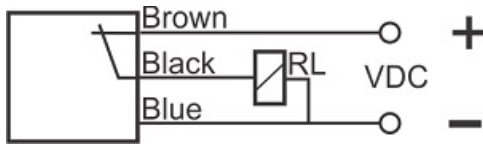

IPS-345-CP-R80-HT

Category: high temperature pre cabled inductive sensor

IPS-345-CP-R80-HT	Product Code
REC. 80X80X40 PA or PP	housing
3	number of wires
45 mm	switching distance
-20~+120 °C	temperature range
IP67	influence protection
CABLE3X0.35-1.5m	output
PNP TRANSISTOR	output stage
NC	output function
10-30VDC	voltage range
250 mA	max output current
✓	indicator led
2 V	max drop voltage
non flush (unshielded)	mounting