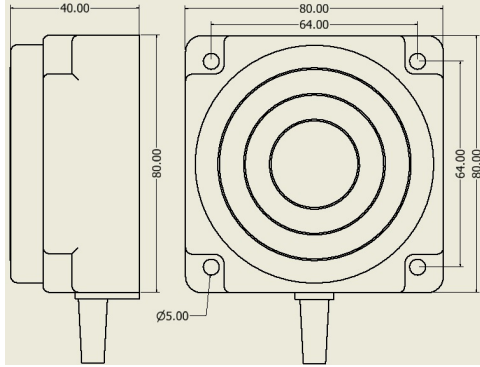

IPS-345-CP-R80-HT

Category: high temperature pre cabled inductive sensor

IPS-345-CP-R80-HT	Product Code
REC. 80X80X40 PA or PP	housing
3	number of wires
45 mm	switching distance
-20~+120 °C	temperature range
IP67	influence protection
CABLE3X0.35-1.5m	output
PNP TRANSISTOR	output stage
NC	output function
10-30VDC	voltage range
250 mA	max output current
✓	indicator led
2 V	max drop voltage
non flush (unshielded)	mounting