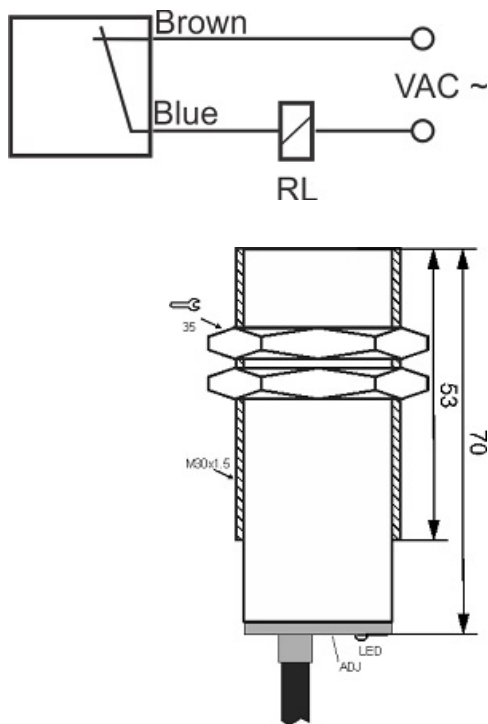

# CPS-210-CA-30

Category: pre cabled capacitive two-wire AC sensors

CPS-210-CA-30	Product Code
M30X1.5Ni PLATED brass	housing
2	number of wires
10 mm	switching distance
-20~+60 °C	temperature range
IP 66	influence protection
THYRISTOR	output stage
NC	output function
20-250VAC	voltage range
250 mA	max output current
2 Hz	max output ferequency
✓	indicator led
10 V	max drop voltage
3 mA	max noload or leakage current
0	revers voltage protection
0	short circuit protection
CABLE2X0.5-1.5m	output
flush(shielded)	mounting