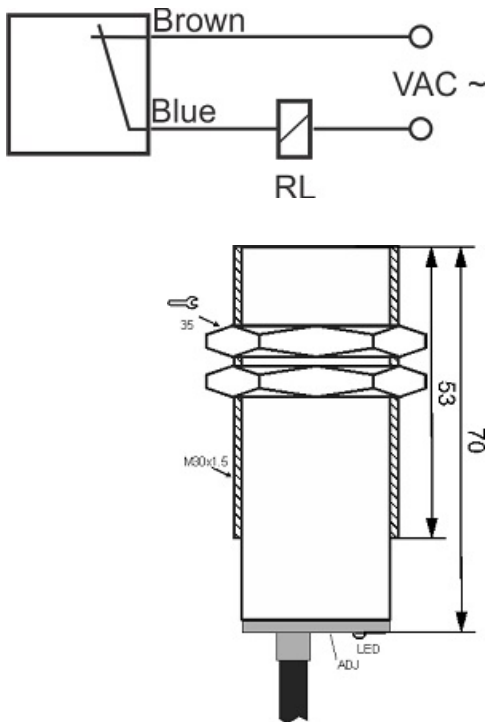

# CPS-210-CA-30

Category: pre cabled capacitive two-wire AC sensors

CPS-210-CA-30	Product Code
M30X1.5Ni PLATED brass	housing
2	number of wires
10 mm	switching distance
-20~+60 °C	temperature range
IP 66	influence protection
THYRISTOR	output stage
NC	output function
20-250VAC	voltage range
250 mA	max output current
2 Hz	max output ferequency
✓	indicator led
10 V	max drop voltage
3 mA	max noload or leakage current
0	revers voltage protection
0	short circuit protection
CABLE2X0.5-1.5m	output
flush(shielded)	mounting