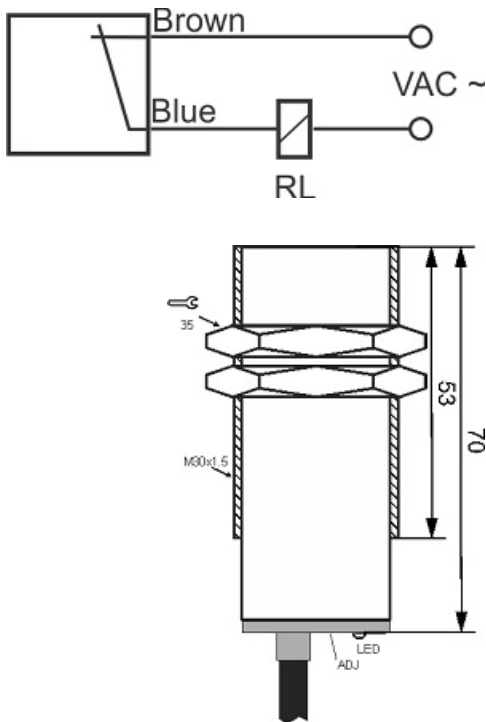

CPS-210-CA-30

Category: pre cabled capacitive two-wire AC sensors

CPS-210-CA-30	Product Code
M30X1.5Ni PLATED brass	housing
2	number of wires
10 mm	switching distance
-20~+60 °C	temperature range
IP 66	influence protection
THYRISTOR	output stage
NC	output function
20-250VAC	voltage range
250 mA	max output current
2 Hz	max output ferequency
✓	indicator led
10 V	max drop voltage
3 mA	max noload or leakage current
0	revers voltage protection
0	short circuit protection
CABLE2X0.5-1.5m	output
flush(shielded)	mounting