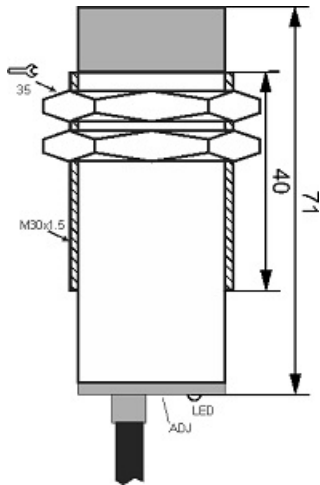

# CPS-220-CA-30

Category: pre cabled capacitive two-wire AC sensors

CPS-220-CA-30	Product Code
M30X1.5Ni PLATED brass	housing
2	number of wires
20 mm	switching distance
-20~+60 °C	temperature range
IP 66	influence protection
THYRISTOR	output stage
NC	output function
40-250VAC	voltage range
250 mA	max output current
2 Hz	max output ferequency
✓	indicator led
10 V	max drop voltage
3 mA	max noload or leakage current
0	revers voltage protection
0	short circuit protection
CABLE2X0.5-1.5m	output
non flush (unshielded)	mounting