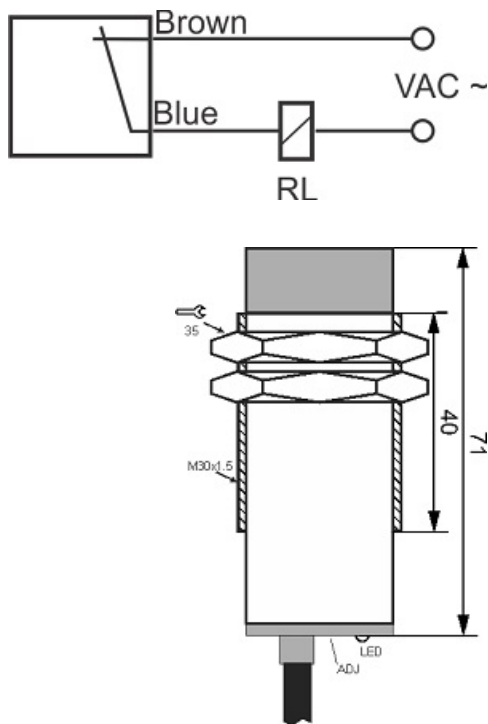

CPS-220-CA-30

Category: pre cabled capacitive two-wire AC sensors

CPS-220-CA-30	Product Code
M30X1.5Ni PLATED brass	housing
2	number of wires
20 mm	switching distance
-20~+60 °C	temperature range
IP 66	influence protection
THYRISTOR	output stage
NC	output function
20-250VAC	voltage range
250 mA	max output current
2 Hz	max output ferequency
✓	indicator led
10 V	max drop voltage
3 mA	max noload or leakage current
0	revers voltage protection
0	short circuit protection
CABLE2X0.5-1.5m	output
non flush (unshielded)	mounting