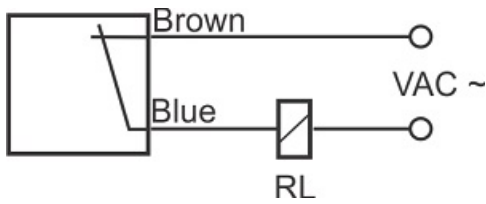

# CPS-220-CA-30

Category: pre cabled capacitive two-wire AC sensors

CPS-220-CA-30	Product Code
M30X1.5Ni PLATED brass	housing
2	number of wires
20 mm	switching distance
-20~+60 °C	temperature range
IP 66	influence protection
THYRISTOR	output stage
NC	output function
40-250VAC	voltage range
250 mA	max output current
2 Hz	max output ferequency
✓	indicator led
10 V	max drop voltage
3 mA	max noload or leakage current
0	revers voltage protection
0	short circuit protection
CABLE2X0.5-1.5m	output
non flush (unshielded)	mounting