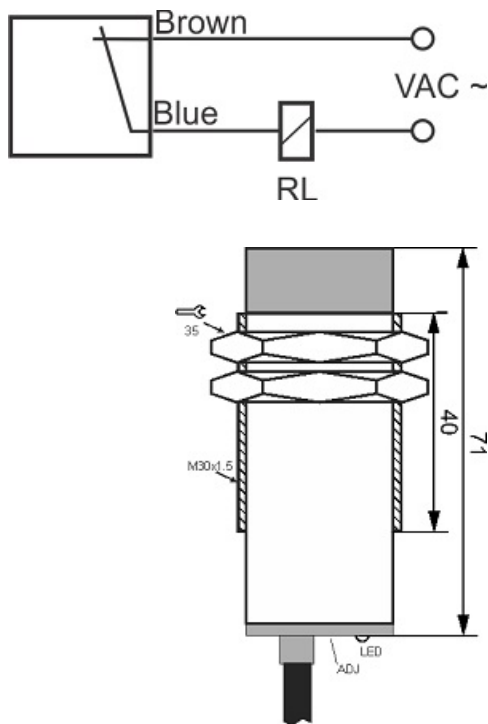

# CPS-220-CA-30

Category: pre cabled capacitive two-wire AC sensors

CPS-220-CA-30	Product Code
M30X1.5Ni PLATED brass	housing
2	number of wires
20 mm	switching distance
-20~+60 °C	temperature range
IP 66	influence protection
THYRISTOR	output stage
NC	output function
20-250VAC	voltage range
250 mA	max output current
2 Hz	max output ferequency
✓	indicator led
10 V	max drop voltage
3 mA	max noload or leakage current
0	revers voltage protection
0	short circuit protection
CABLE2X0.5-1.5m	output
non flush (unshielded)	mounting