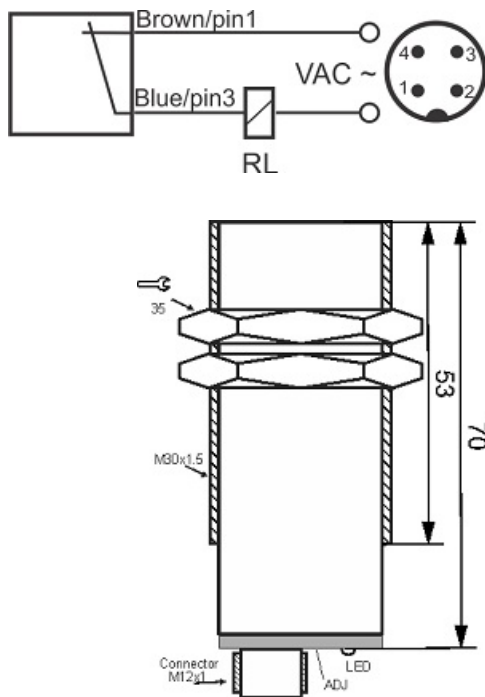

# CPS-210-CA-30-S4

Category: 4pin connector capacitive two-wire AC sensors

CPS-210-CA-30-S4	Product Code
M30X1.5Ni PLATED brass	housing
2	number of wires
10 mm	switching distance
-20~+60 °C	temperature range
IP 66	influence protection
THYRISTOR	output stage
NC	output function
40-250VAC	voltage range
250 mA	max output current
2 Hz	max output ferequency
✓	indicator led
10 V	max drop voltage
3 mA	max noload or leakage current
0	revers voltage protection
0	short circuit protection
4Pin SOCKET	output
flush(shielded)	mounting
yes	pick voltage protection