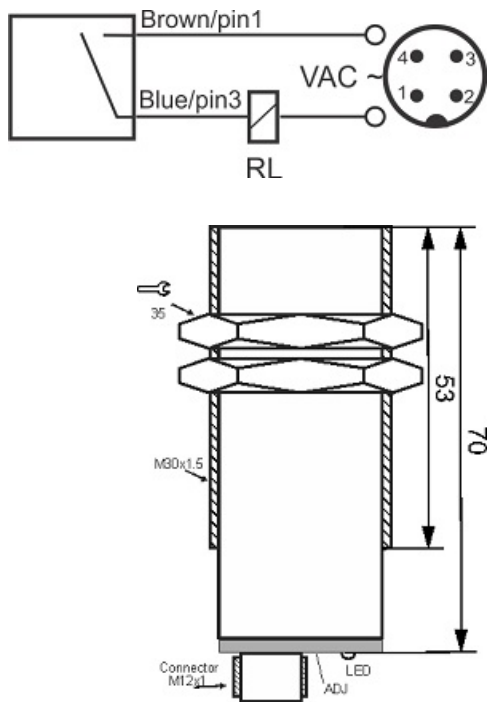

# CPS-210-OA-30-S4

Category: 4pin connector capacitive two-wire AC sensors

CPS-210-OA-30-S4	Product Code
M30X1.5Ni PLATED brass	housing
2	number of wires
10 mm	switching distance
-20~+60 °C	temperature range
IP 66	influence protection
THYRISTOR	output stage
NO	output function
20-250VAC	voltage range
250 mA	max output current
2 Hz	max output ferequency
✓	indicator led
10 V	max drop voltage
3 mA	max noload or leakage current
0	revers voltage protection
0	short circuit protection
4Pin SOCKET	output
flush(shielded)	mounting
yes	pick voltage protection