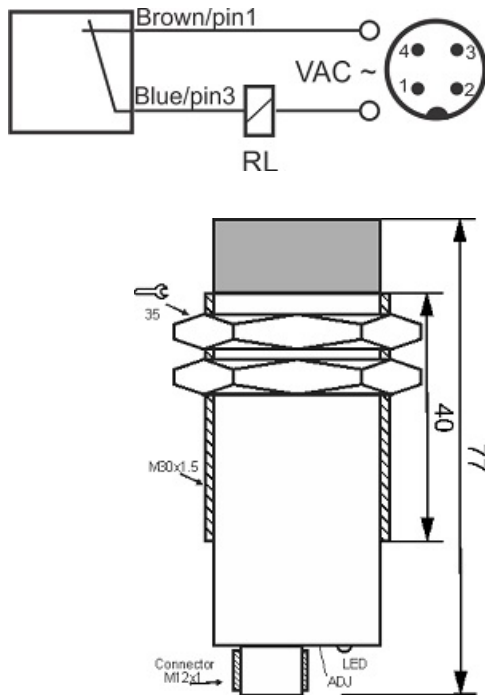

# CPS-220-CA-30-S4

Category: 4pin connector capacitive two-wire AC sensors

CPS-220-CA-30-S4	Product Code
M30X1.5Ni PLATED brass	housing
2	number of wires
20 mm	switching distance
-20~+60 °C	temperature range
IP 66	influence protection
THYRISTOR	output stage
NC	output function
20-250VAC	voltage range
250 mA	max output current
2 Hz	max output ferequency
✓	indicator led
10 V	max drop voltage
3 mA	max noload or leakage current
0	revers voltage protection
0	short circuit protection
4Pin SOCKET	output
non flush (unshielded)	mounting
yes	pick voltage protection