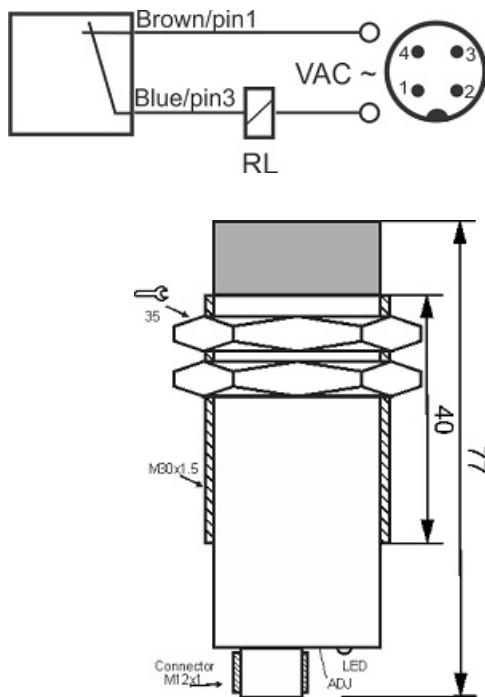

# CPS-220-CA-30-S4

Category: 4pin connector capacitive two-wire AC sensors

CPS-220-CA-30-S4	Product Code
M30X1.5Ni PLATED brass	housing
2	number of wires
20 mm	switching distance
-20~+60 °C	temperature range
IP 66	influence protection
THYRISTOR	output stage
NC	output function
20-250VAC	voltage range
250 mA	max output current
2 Hz	max output ferequency
✓	indicator led
10 V	max drop voltage
3 mA	max noload or leakage current
0	revers voltage protection
0	short circuit protection
4Pin SOCKET	output
non flush (unshielded)	mounting
yes	pick voltage protection