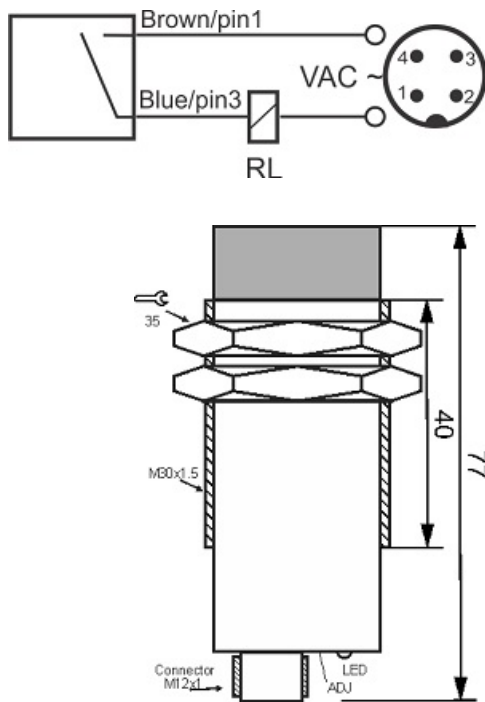

CPS-220-OA-30-S4

Category: 4pin connector capacitive two-wire AC sensors

CPS-220-OA-30-S4	Product Code
M30X1.5Ni PLATED brass	housing
2	number of wires
20 mm	switching distance
-20~+60 °C	temperature range
IP 66	influence protection
THYRISTOR	output stage
NO	output function
20-250VAC	voltage range
250 mA	max output current
2 Hz	max output ferequency
✓	indicator led
10 V	max drop voltage
3 mA	max noload or leakage current
0	revers voltage protection
0	short circuit protection
4Pin SOCKET	output
non flush (unshielded)	mounting
yes	pick voltage protection