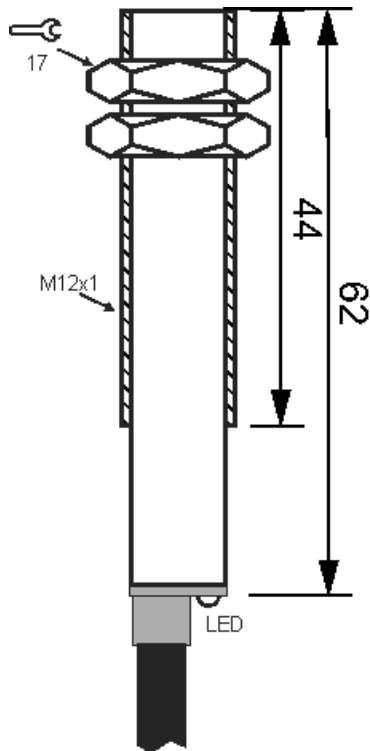

# MPS-210-C-12

Category: pre cabled 2 wire magnetic sensors

MPS-210-C-12	Product Code
M12X1Ni PLATED Brass	housing
2	number of wires
REED RELAY	output stage
NC	output function
10 mm	switching distance
10-250VACDC	voltage range
250 mA	max output current
-20~+60 °C	temperature range
50 Hz	max output ferequence
✓	indicator led
0	max drop voltage
0	max noload or leakage curtrent
IP67	influence protection
0	revers voltage protection
0	short circuit protection
CABLE2X0.25-1.5m	output