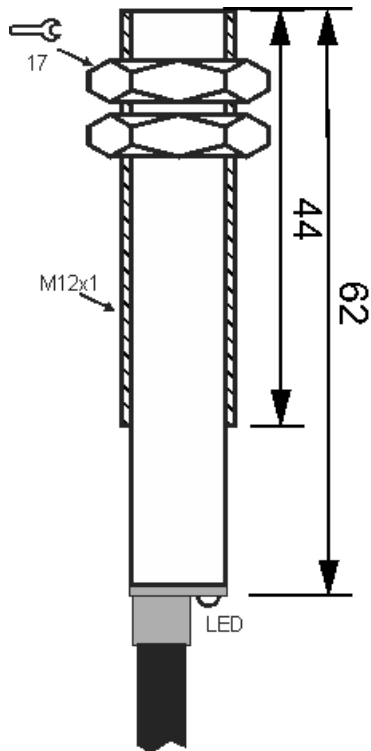

# MPS-210-C-12

Category: pre cabled 2 wire magnetic sensors

MPS-210-C-12	Product Code
M12X1Ni PLATED Brass	housing
2	number of wires
REED RELAY	output stage
NC	output function
10 mm	switching distance
10-250VACDC	voltage range
250 mA	max output current
-20~+60 °C	temperature range
50 Hz	max output ferequence
✓	indicator led
0	max drop voltage
0	max noload or leakage curtrent
IP67	influence protection
0	revers voltage protection
0	short circuit protection
CABLE2X0.25-1.5m	output