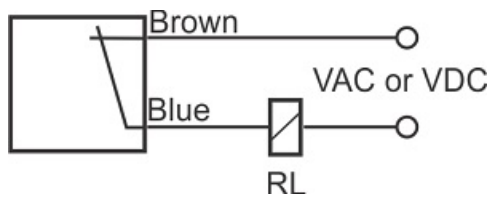

# MPS-210-C-12

Category: pre cabled 2 wire magnetic sensors

MPS-210-C-12	Product Code
M12X1Ni PLATED Brass	housing
2	number of wires
REED RELAY	output stage
NC	output function
10 mm	switching distance
10-250VACDC	voltage range
250 mA	max output current
-20~+60 °C	temperature range
50 Hz	max output ferequence
✓	indicator led
0	max drop voltage
0	max noload or leakage curtrent
IP67	influence protection
0	revers voltage protection
0	short circuit protection
CABLE2X0.25-1.5m	output