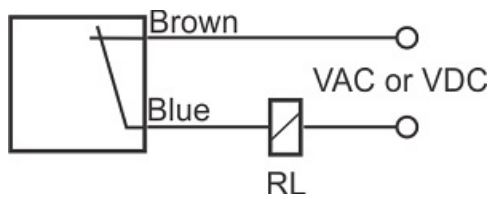

# MPS-210-C-18

Category: pre cabled 2 wire magnetic sensors

MPS-210-C-18	Product Code
M18X1Ni PLATED Brass	housing
2	number of wires
REED RELAY	output stage
NC	output function
10 mm	switching distance
10-250VACDC	voltage range
250 mA	max output current
-20~+60 °C	temperature range
50 Hz	max output ferequence
✓	indicator led
0	max drop voltage
0	max noload or leakage curtrent
IP67	influence protection
0	revers voltage protection
0	short circuit protection
CABLE2X0.35-1.5m	output