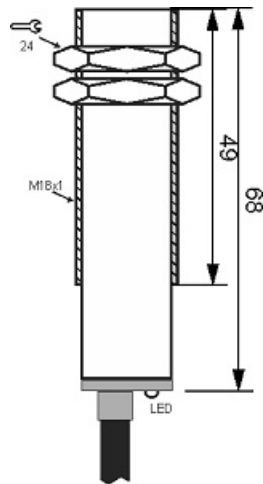

# MPS-210-C-18

Category: pre cabled 2 wire magnetic sensors

MPS-210-C-18	Product Code
M18X1Ni PLATED Brass	housing
2	number of wires
REED RELAY	output stage
NC	output function
10 mm	switching distance
10-250VACDC	voltage range
250 mA	max output current
-20~+60 °C	temperature range
50 Hz	max output ferequence
✓	indicator led
0	max drop voltage
0	max noload or leakage curtrent
IP67	influence protection
0	revers voltage protection
0	short circuit protection
CABLE2X0.35-1.5m	output