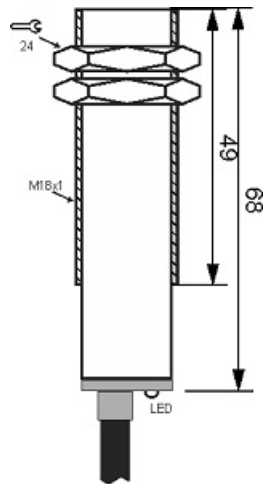

MPS-210-C-18

Category: pre cabled 2 wire magnetic sensors

MPS-210-C-18	Product Code
M18X1Ni PLATED Brass	housing
2	number of wires
REED RELAY	output stage
NC	output function
10 mm	switching distance
10-250VACDC	voltage range
250 mA	max output current
-20~+60 °C	temperature range
50 Hz	max output ferequence
✓	indicator led
0	max drop voltage
0	max noload or leakage curtrent
IP67	influence protection
0	revers voltage protection
0	short circuit protection
CABLE2X0.35-1.5m	output