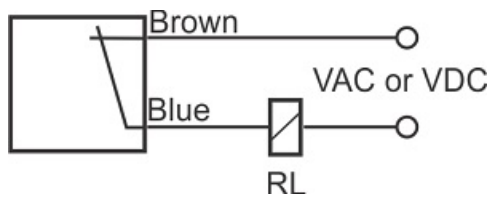

MPS-210-C-18

Category: pre cabled 2 wire magnetic sensors

MPS-210-C-18	Product Code
M18X1Ni PLATED Brass	housing
2	number of wires
REED RELAY	output stage
NC	output function
10 mm	switching distance
10-250VACDC	voltage range
250 mA	max output current
-20~+60 °C	temperature range
50 Hz	max output ferequence
✓	indicator led
0	max drop voltage
0	max noload or leakage curtrent
IP67	influence protection
0	revers voltage protection
0	short circuit protection
CABLE2X0.35-1.5m	output