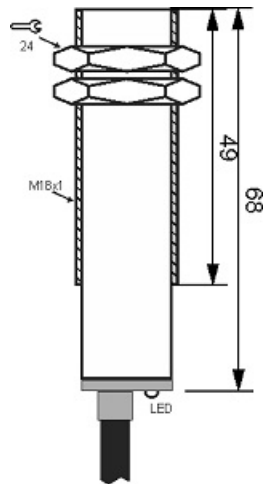

MPS-210-C-18

Category: pre cabled 2 wire magnetic sensors

MPS-210-C-18	Product Code
M18X1Ni PLATED Brass	housing
2	number of wires
REED RELAY	output stage
NC	output function
10 mm	switching distance
10-250VACDC	voltage range
250 mA	max output current
-20~+60 °C	temperature range
50 Hz	max output ferequence
✓	indicator led
0	max drop voltage
0	max noload or leakage curtrent
IP67	influence protection
0	revers voltage protection
0	short circuit protection
CABLE2X0.35-1.5m	output