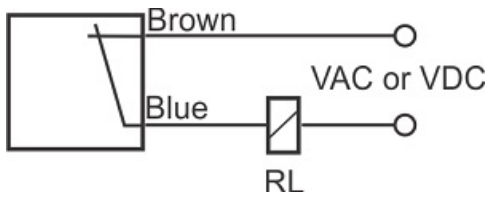

MPS-210-C-R10

Category: pre cabled 2 wire magnetic sensors

MPS-210-C-R10	Product Code
REC. 10X20X40 PA or PP	housing
2	number of wires
REED RELAY	output stage
NC	output function
10 mm	switching distance
10-250VACDC	voltage range
250 mA	max output current
-20~+60 °C	temperature range
50 Hz	max output ferequence
✓	indicator led
0	max drop voltage
0	max noload or leakage curtrent
IP67	influence protection
0	revers voltage protection
0	short circuit protection
CABLE2X0.25-1.5m	output