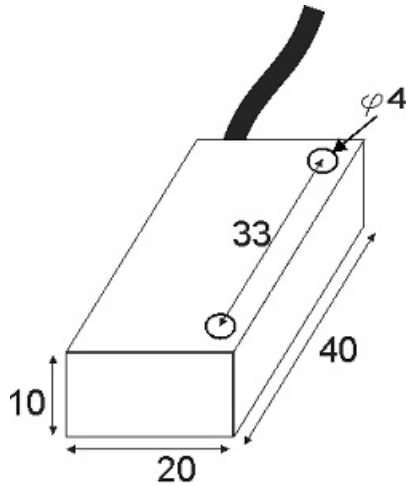

MPS-210-C-R10

Category: pre cabled 2 wire magnetic sensors

MPS-210-C-R10	Product Code
REC. 10X20X40 PA or PP	housing
2	number of wires
REED RELAY	output stage
NC	output function
10 mm	switching distance
10-250VACDC	voltage range
250 mA	max output current
-20~+60 °C	temperature range
50 Hz	max output ferequence
✓	indicator led
0	max drop voltage
0	max noload or leakage curtrent
IP67	influence protection
0	revers voltage protection
0	short circuit protection
CABLE2X0.25-1.5m	output