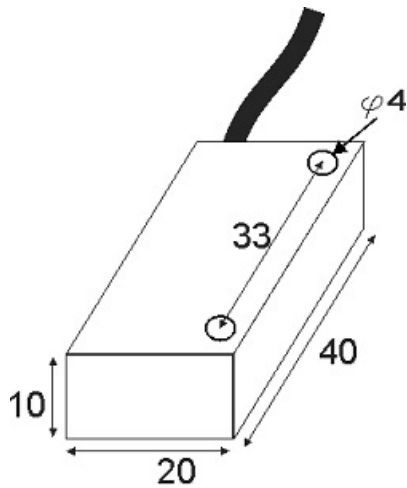

# MPS-210-C-R10

Category: pre cabled 2 wire magnetic sensors

MPS-210-C-R10	Product Code
REC. 10X20X40 PA or PP	housing
2	number of wires
REED RELAY	output stage
NC	output function
10 mm	switching distance
10-250VACDC	voltage range
250 mA	max output current
-20~+60 °C	temperature range
50 Hz	max output ferequence
✓	indicator led
0	max drop voltage
0	max noload or leakage curtrent
IP67	influence protection
0	revers voltage protection
0	short circuit protection
CABLE2X0.25-1.5m	output