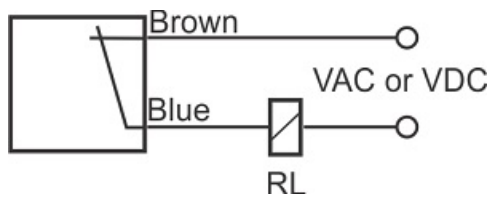

# MPS-210-C-R10

Category: pre cabled 2 wire magnetic sensors

MPS-210-C-R10	Product Code
REC. 10X20X40 PA or PP	housing
2	number of wires
REED RELAY	output stage
NC	output function
10 mm	switching distance
10-250VACDC	voltage range
250 mA	max output current
-20~+60 °C	temperature range
50 Hz	max output ferequence
✓	indicator led
0	max drop voltage
0	max noload or leakage curtrent
IP67	influence protection
0	revers voltage protection
0	short circuit protection
CABLE2X0.25-1.5m	output