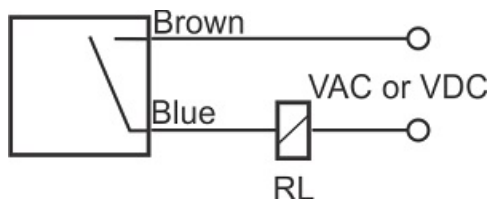

# MPS-210-O-12

Category: pre cabled 2 wire magnetic sensors

MPS-210-O-12	Product Code
M12X1Ni PLATED Brass	housing
2	number of wires
REED RELAY	output stage
NO	output function
10 mm	switching distance
10-250VACDC	voltage range
250 mA	max output current
-20~+60 °C	temperature range
50 Hz	max output ferequence
✓	indicator led
0	max drop voltage
0	max noload or leakage curtrent
IP67	influence protection
0	revers voltage protection
0	short circuit protection
CABLE2X0.25-1.5m	output