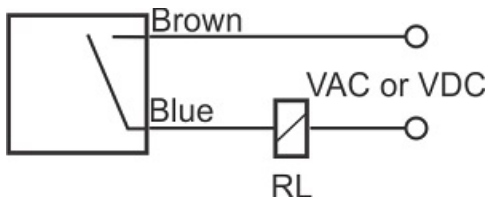

# MPS-210-O-12

Category: pre cabled 2 wire magnetic sensors

|                      |                                |
|----------------------|--------------------------------|
| MPS-210-O-12         | Product Code                   |
| M12X1Ni PLATED Brass | housing                        |
| 2                    | number of wires                |
| REED RELAY           | output stage                   |
| NO                   | output function                |
| 10 mm                | switching distance             |
| 10-250VACDC          | voltage range                  |
| 250 mA               | max output current             |
| -20~+60 °C           | temperature range              |
| 50 Hz                | max output ferequence          |
| ✓                    | indicator led                  |
| 0                    | max drop voltage               |
| 0                    | max noload or leakage curtrent |
| IP67                 | influence protection           |
| 0                    | revers voltage protection      |
| 0                    | short circuit protection       |
| CABLE2X0.25-1.5m     | output                         |