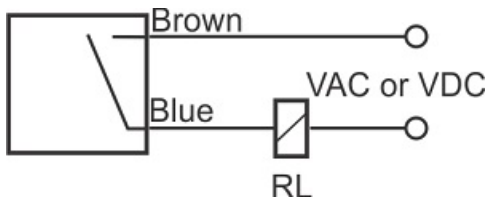

MPS-210-O-12

Category: pre cabled 2 wire magnetic sensors

MPS-210-O-12	Product Code
M12X1Ni PLATED Brass	housing
2	number of wires
REED RELAY	output stage
NO	output function
10 mm	switching distance
10-250VACDC	voltage range
250 mA	max output current
-20~+60 °C	temperature range
50 Hz	max output ferequence
✓	indicator led
0	max drop voltage
0	max noload or leakage curtrent
IP67	influence protection
0	revers voltage protection
0	short circuit protection
CABLE2X0.25-1.5m	output