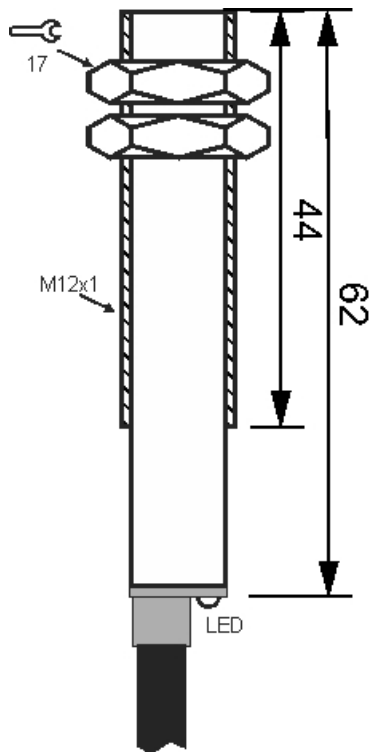

# MPS-210-O-12

Category: pre cabled 2 wire magnetic sensors

MPS-210-O-12	Product Code
M12X1Ni PLATED Brass	housing
2	number of wires
REED RELAY	output stage
NO	output function
10 mm	switching distance
10-250VACDC	voltage range
250 mA	max output current
-20~+60 °C	temperature range
50 Hz	max output ferequence
✓	indicator led
0	max drop voltage
0	max noload or leakage curtrent
IP67	influence protection
0	revers voltage protection
0	short circuit protection
CABLE2X0.25-1.5m	output