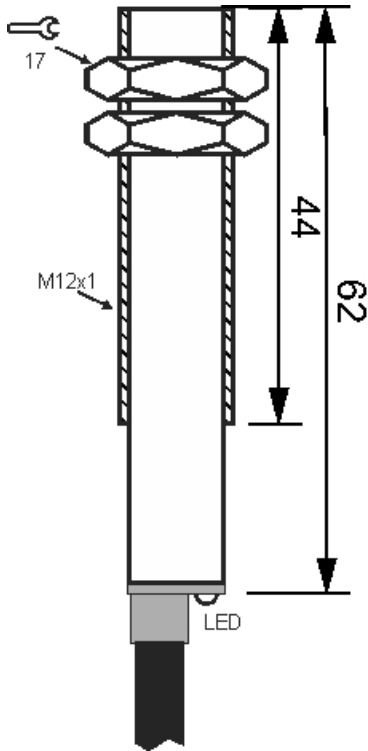

# MPS-210-O-12

Category: pre cabled 2 wire magnetic sensors

|                      |                                |
|----------------------|--------------------------------|
| MPS-210-O-12         | Product Code                   |
| M12X1Ni PLATED Brass | housing                        |
| 2                    | number of wires                |
| REED RELAY           | output stage                   |
| NO                   | output function                |
| 10 mm                | switching distance             |
| 10-250VACDC          | voltage range                  |
| 250 mA               | max output current             |
| -20~+60 °C           | temperature range              |
| 50 Hz                | max output ferequence          |
| ✓                    | indicator led                  |
| 0                    | max drop voltage               |
| 0                    | max noload or leakage curtrent |
| IP67                 | influence protection           |
| 0                    | revers voltage protection      |
| 0                    | short circuit protection       |
| CABLE2X0.25-1.5m     | output                         |