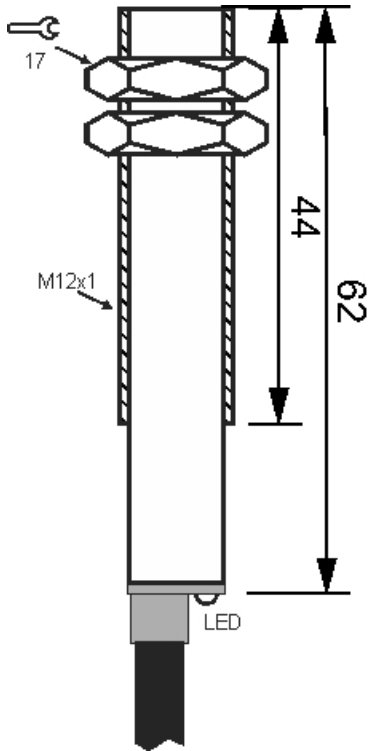

MPS-210-O-12

Category: pre cabled 2 wire magnetic sensors

MPS-210-O-12	Product Code
M12X1Ni PLATED Brass	housing
2	number of wires
REED RELAY	output stage
NO	output function
10 mm	switching distance
10-250VACDC	voltage range
250 mA	max output current
-20~+60 °C	temperature range
50 Hz	max output ferequence
✓	indicator led
0	max drop voltage
0	max noload or leakage curtrent
IP67	influence protection
0	revers voltage protection
0	short circuit protection
CABLE2X0.25-1.5m	output