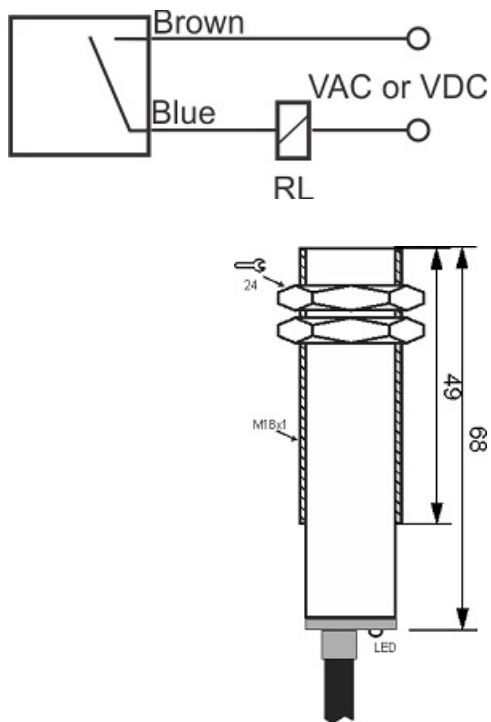

# MPS-210-O-18

Category: pre cabled 2 wire magnetic sensors

MPS-210-O-18	Product Code
M18X1Ni PLATED Brass	housing
2	number of wires
REED RELAY	output stage
NO	output function
10 mm	switching distance
10-250VACDC	voltage range
250 mA	max output current
-20~+60 °C	temperature range
50 Hz	max output ferequence
✓	indicator led
0	max drop voltage
0	max noload or leakage curtrent
IP67	influence protection
0	revers voltage protection
0	short circuit protection
CABLE2X0.35-1.5m	output