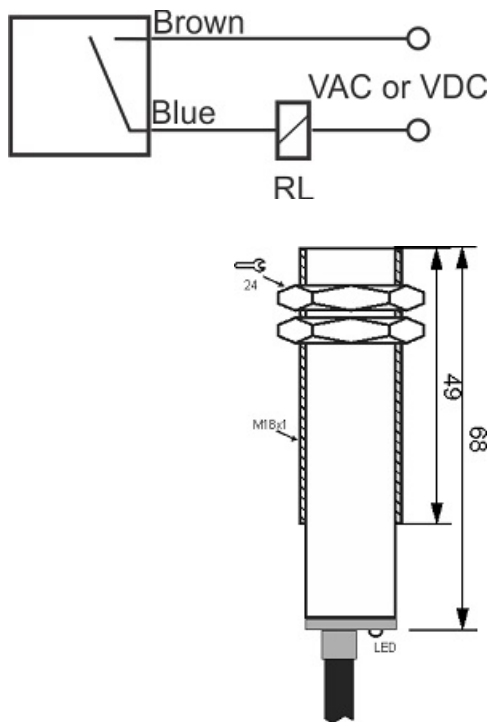

MPS-210-O-18

Category: pre cabled 2 wire magnetic sensors

MPS-210-O-18	Product Code
M18X1Ni PLATED Brass	housing
2	number of wires
REED RELAY	output stage
NO	output function
10 mm	switching distance
10-250VACDC	voltage range
250 mA	max output current
-20~+60 °C	temperature range
50 Hz	max output ferequence
✓	indicator led
0	max drop voltage
0	max noload or leakage curtrent
IP67	influence protection
0	revers voltage protection
0	short circuit protection
CABLE2X0.35-1.5m	output