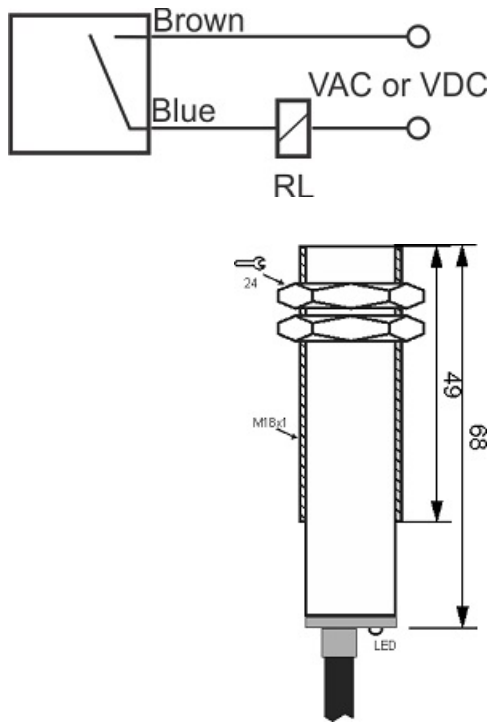

# MPS-210-O-18

Category: pre cabled 2 wire magnetic sensors

MPS-210-O-18	Product Code
M18X1Ni PLATED Brass	housing
2	number of wires
REED RELAY	output stage
NO	output function
10 mm	switching distance
10-250VACDC	voltage range
250 mA	max output current
-20~+60 °C	temperature range
50 Hz	max output ferequence
✓	indicator led
0	max drop voltage
0	max noload or leakage curtrent
IP67	influence protection
0	revers voltage protection
0	short circuit protection
CABLE2X0.35-1.5m	output