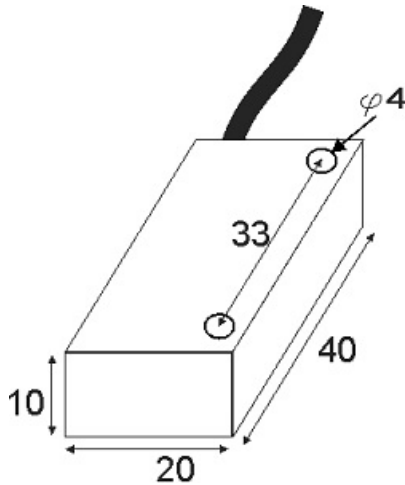

MPS-210-O-R10

Category: pre cabled 2 wire magnetic sensors

MPS-210-O-R10	Product Code
REC. 10X20X40 PA or PP	housing
2	number of wires
REED RELAY	output stage
NO	output function
10 mm	switching distance
10-250VACDC	voltage range
250 mA	max output current
-20~+60 °C	temperature range
50 Hz	max output ferequence
✓	indicator led
0	max drop voltage
0	max noload or leakage curtrent
IP67	influence protection
0	revers voltage protection
0	short circuit protection
CABLE2X0.25-1.5m	output