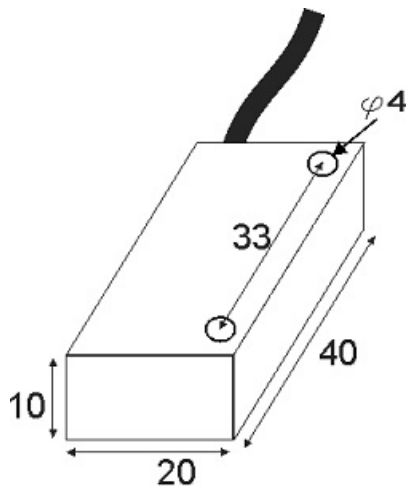

MPS-210-O-R10

Category: pre cabled 2 wire magnetic sensors

MPS-210-O-R10	Product Code
REC. 10X20X40 PA or PP	housing
2	number of wires
REED RELAY	output stage
NO	output function
10 mm	switching distance
10-250VACDC	voltage range
250 mA	max output current
-20~+60 °C	temperature range
50 Hz	max output ferequence
✓	indicator led
0	max drop voltage
0	max noload or leakage curtrent
IP67	influence protection
0	revers voltage protection
0	short circuit protection
CABLE2X0.25-1.5m	output