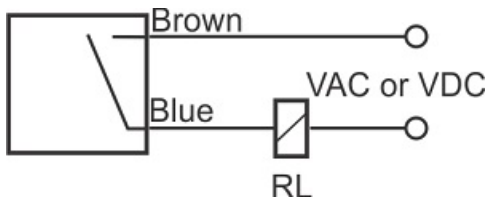

MPS-210-O-R10

Category: pre cabled 2 wire magnetic sensors

MPS-210-O-R10	Product Code
REC. 10X20X40 PA or PP	housing
2	number of wires
REED RELAY	output stage
NO	output function
10 mm	switching distance
10-250VACDC	voltage range
250 mA	max output current
-20~+60 °C	temperature range
50 Hz	max output ferequence
✓	indicator led
0	max drop voltage
0	max noload or leakage curtrent
IP67	influence protection
0	revers voltage protection
0	short circuit protection
CABLE2X0.25-1.5m	output