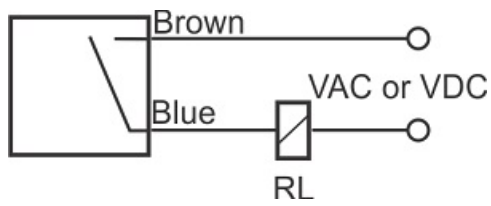

MPS-210-O-R10

Category: pre cabled 2 wire magnetic sensors

MPS-210-O-R10	Product Code
REC. 10X20X40 PA or PP	housing
2	number of wires
REED RELAY	output stage
NO	output function
10 mm	switching distance
10-250VACDC	voltage range
250 mA	max output current
-20~+60 °C	temperature range
50 Hz	max output ferequence
✓	indicator led
0	max drop voltage
0	max noload or leakage curtrent
IP67	influence protection
0	revers voltage protection
0	short circuit protection
CABLE2X0.25-1.5m	output