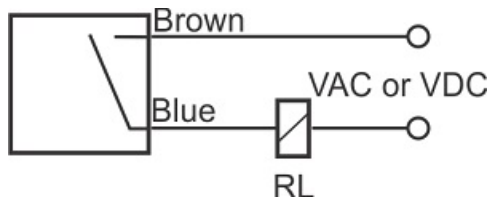

MPS-210-O-R10

Category: pre cabled 2 wire magnetic sensors

MPS-210-O-R10	Product Code
REC. 10X20X40 PA or PP	housing
2	number of wires
REED RELAY	output stage
NO	output function
10 mm	switching distance
10-250VACDC	voltage range
250 mA	max output current
-20~+60 °C	temperature range
50 Hz	max output ferequence
✓	indicator led
0	max drop voltage
0	max noload or leakage curtrent
IP67	influence protection
0	revers voltage protection
0	short circuit protection
CABLE2X0.25-1.5m	output