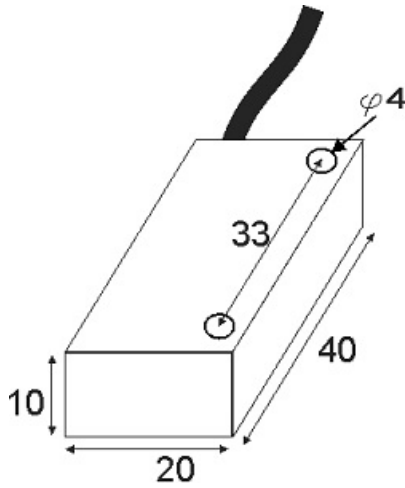

MPS-210-O-R10

Category: pre cabled 2 wire magnetic sensors

MPS-210-O-R10	Product Code
REC. 10X20X40 PA or PP	housing
2	number of wires
REED RELAY	output stage
NO	output function
10 mm	switching distance
10-250VACDC	voltage range
250 mA	max output current
-20~+60 °C	temperature range
50 Hz	max output ferequence
✓	indicator led
0	max drop voltage
0	max noload or leakage curtrent
IP67	influence protection
0	revers voltage protection
0	short circuit protection
CABLE2X0.25-1.5m	output