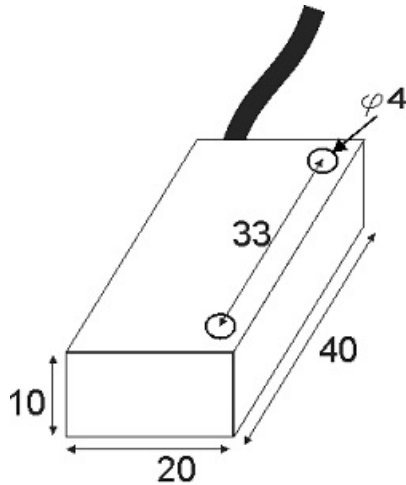

MPS-210-O-R10

Category: pre cabled 2 wire magnetic sensors

MPS-210-O-R10	Product Code
REC. 10X20X40 PA or PP	housing
2	number of wires
REED RELAY	output stage
NO	output function
10 mm	switching distance
10-250VACDC	voltage range
250 mA	max output current
-20~+60 °C	temperature range
50 Hz	max output ferequence
✓	indicator led
0	max drop voltage
0	max noload or leakage curtrent
IP67	influence protection
0	revers voltage protection
0	short circuit protection
CABLE2X0.25-1.5m	output