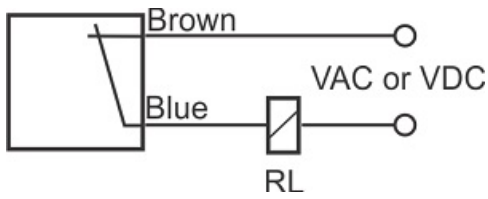

MPS-210-C-18-S4

Category: 4pin connector 2 wire magnetic sensors

MPS-210-C-18-S4	Product Code
M18X1Ni PLATED Brass	housing
2	number of wires
REED RELAY	output stage
NC	output function
10 mm	switching distance
10-250VACDC	voltage range
250 mA	max output current
-20~+60 °C	temperature range
50 Hz	max output ferequence
✓	indicator led
0	max drop voltage
0	max noload or leakage currtent
IP67	influence protection
0	revers voltage protection
0	short circuit protection
4Pin SOCKET	output