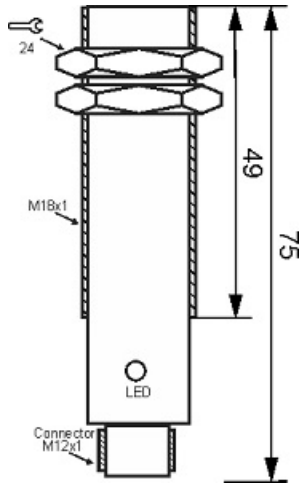

# MPS-210-C-18-S4

Category: 4pin connector 2 wire magnetic sensors

MPS-210-C-18-S4	Product Code
M18X1Ni PLATED Brass	housing
2	number of wires
REED RELAY	output stage
NC	output function
10 mm	switching distance
10-250VACDC	voltage range
250 mA	max output current
-20~+60 °C	temperature range
50 Hz	max output ferequence
✓	indicator led
0	max drop voltage
0	max noload or leakage curtrent
IP67	influence protection
0	revers voltage protection
0	short circuit protection
4Pin SOCKET	output