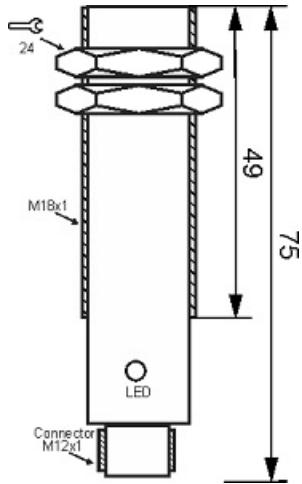

MPS-210-C-18-S4

Category: 4pin connector 2 wire magnetic sensors

MPS-210-C-18-S4	Product Code
M18X1Ni PLATED Brass	housing
2	number of wires
REED RELAY	output stage
NC	output function
10 mm	switching distance
10-250VACDC	voltage range
250 mA	max output current
-20~+60 °C	temperature range
50 Hz	max output ferequence
✓	indicator led
0	max drop voltage
0	max noload or leakage currtent
IP67	influence protection
0	revers voltage protection
0	short circuit protection
4Pin SOCKET	output