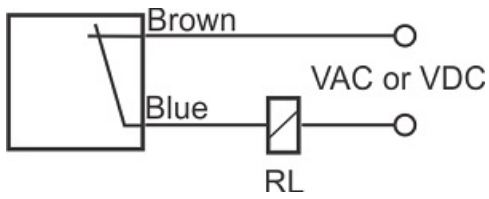

# MPS-210-C-18-S4

Category: 4pin connector 2 wire magnetic sensors

MPS-210-C-18-S4	Product Code
M18X1Ni PLATED Brass	housing
2	number of wires
REED RELAY	output stage
NC	output function
10 mm	switching distance
10-250VACDC	voltage range
250 mA	max output current
-20~+60 °C	temperature range
50 Hz	max output ferequence
✓	indicator led
0	max drop voltage
0	max noload or leakage curtrent
IP67	influence protection
0	revers voltage protection
0	short circuit protection
4Pin SOCKET	output