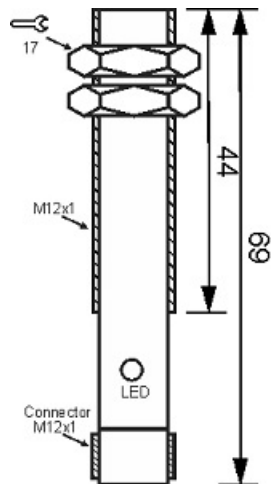

MPS-210-O-12-S4

Category: 4pin connector 2 wire magnetic sensors

MPS-210-O-12-S4	Product Code
M12X1Ni PLATED Brass	housing
2	number of wires
REED RELAY	output stage
NO	output function
10 mm	switching distance
10-250VACDC	voltage range
250 mA	max output current
-20~+60 °C	temperature range
50 Hz	max output ferequence
✓	indicator led
0	max drop voltage
0	max noload or leakage curtrent
IP67	influence protection
0	revers voltage protection
0	short circuit protection
4Pin SOCKET	output