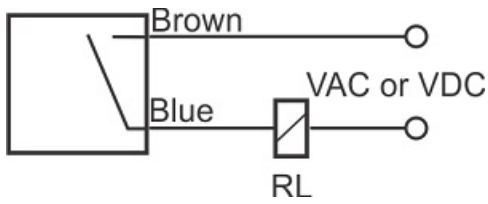

# MPS-210-O-12-S4

Category: 4pin connector 2 wire magnetic sensors

MPS-210-O-12-S4	Product Code
M12X1Ni PLATED Brass	housing
2	number of wires
REED RELAY	output stage
NO	output function
10 mm	switching distance
10-250VACDC	voltage range
250 mA	max output current
-20~+60 °C	temperature range
50 Hz	max output ferequence
✓	indicator led
0	max drop voltage
0	max noload or leakage curtrent
IP67	influence protection
0	revers voltage protection
0	short circuit protection
4Pin SOCKET	output