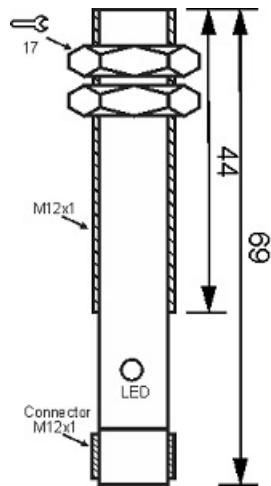

MPS-210-O-12-S4

Category: 4pin connector 2 wire magnetic sensors

MPS-210-O-12-S4	Product Code
M12X1Ni PLATED Brass	housing
2	number of wires
REED RELAY	output stage
NO	output function
10 mm	switching distance
10-250VACDC	voltage range
250 mA	max output current
-20~+60 °C	temperature range
50 Hz	max output ferequence
✓	indicator led
0	max drop voltage
0	max noload or leakage curtrent
IP67	influence protection
0	revers voltage protection
0	short circuit protection
4Pin SOCKET	output