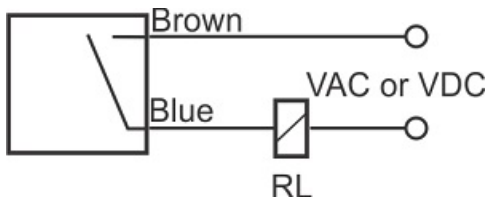

MPS-210-O-12-S4

Category: 4pin connector 2 wire magnetic sensors

MPS-210-O-12-S4	Product Code
M12X1Ni PLATED Brass	housing
2	number of wires
REED RELAY	output stage
NO	output function
10 mm	switching distance
10-250VACDC	voltage range
250 mA	max output current
-20~+60 °C	temperature range
50 Hz	max output ferequence
✓	indicator led
0	max drop voltage
0	max noload or leakage curtrent
IP67	influence protection
0	revers voltage protection
0	short circuit protection
4Pin SOCKET	output