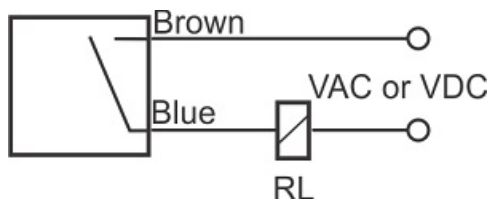

MPS-210-O-12-S4

Category: 4pin connector 2 wire magnetic sensors

MPS-210-O-12-S4	Product Code
M12X1Ni PLATED Brass	housing
2	number of wires
REED RELAY	output stage
NO	output function
10 mm	switching distance
10-250VACDC	voltage range
250 mA	max output current
-20~+60 °C	temperature range
50 Hz	max output ferequence
✓	indicator led
0	max drop voltage
0	max noload or leakage curtrent
IP67	influence protection
0	revers voltage protection
0	short circuit protection
4Pin SOCKET	output