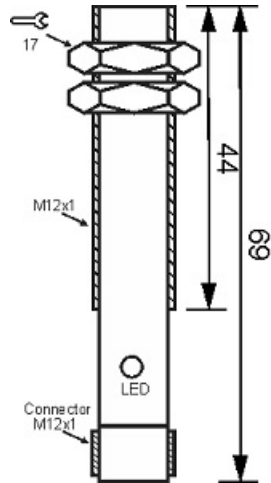

# MPS-210-O-12-S4

Category: 4pin connector 2 wire magnetic sensors

MPS-210-O-12-S4	Product Code
M12X1Ni PLATED Brass	housing
2	number of wires
REED RELAY	output stage
NO	output function
10 mm	switching distance
10-250VACDC	voltage range
250 mA	max output current
-20~+60 °C	temperature range
50 Hz	max output ferequence
✓	indicator led
0	max drop voltage
0	max noload or leakage curtrent
IP67	influence protection
0	revers voltage protection
0	short circuit protection
4Pin SOCKET	output