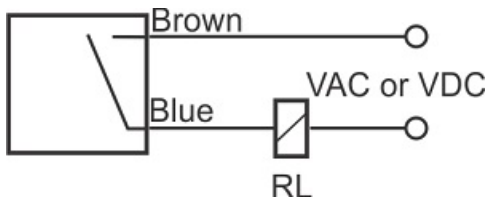

MPS-210-O-18-S4

Category: 4pin connector 2 wire magnetic sensors

MPS-210-O-18-S4	Product Code
M18X1Ni PLATED Brass	housing
2	number of wires
REED RELAY	output stage
NO	output function
10 mm	switching distance
10-250VACDC	voltage range
250 mA	max output current
-20~+60 °C	temperature range
50 Hz	max output ferequence
✓	indicator led
0	max drop voltage
0	max noload or leakage currtent
IP67	influence protection
0	revers voltage protection
0	short circuit protection
4Pin SOCKET	output