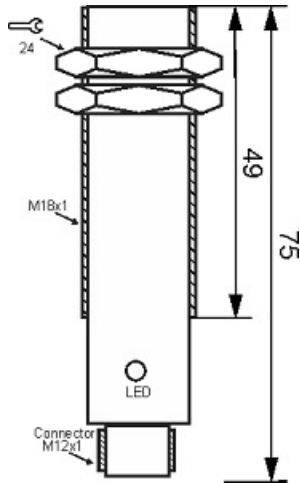

MPS-210-O-18-S4

Category: 4pin connector 2 wire magnetic sensors

MPS-210-O-18-S4	Product Code
M18X1Ni PLATED Brass	housing
2	number of wires
REED RELAY	output stage
NO	output function
10 mm	switching distance
10-250VACDC	voltage range
250 mA	max output current
-20~+60 °C	temperature range
50 Hz	max output ferequence
✓	indicator led
0	max drop voltage
0	max noload or leakage currtent
IP67	influence protection
0	revers voltage protection
0	short circuit protection
4Pin SOCKET	output