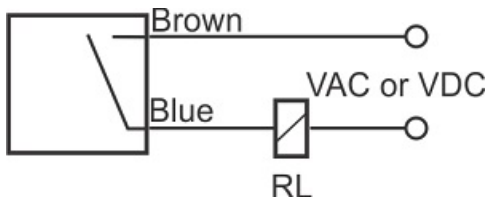

# MPS-210-O-18-S4

Category: 4pin connector 2 wire magnetic sensors

MPS-210-O-18-S4	Product Code
M18X1Ni PLATED Brass	housing
2	number of wires
REED RELAY	output stage
NO	output function
10 mm	switching distance
10-250VACDC	voltage range
250 mA	max output current
-20~+60 °C	temperature range
50 Hz	max output ferequence
✓	indicator led
0	max drop voltage
0	max noload or leakage currtent
IP67	influence protection
0	revers voltage protection
0	short circuit protection
4Pin SOCKET	output