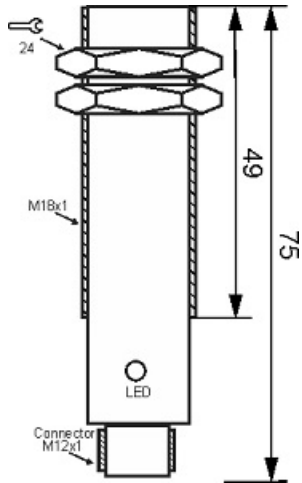

# MPS-210-O-18-S4

Category: 4pin connector 2 wire magnetic sensors

MPS-210-O-18-S4	Product Code
M18X1Ni PLATED Brass	housing
2	number of wires
REED RELAY	output stage
NO	output function
10 mm	switching distance
10-250VACDC	voltage range
250 mA	max output current
-20~+60 °C	temperature range
50 Hz	max output ferequence
✓	indicator led
0	max drop voltage
0	max noload or leakage currtent
IP67	influence protection
0	revers voltage protection
0	short circuit protection
4Pin SOCKET	output