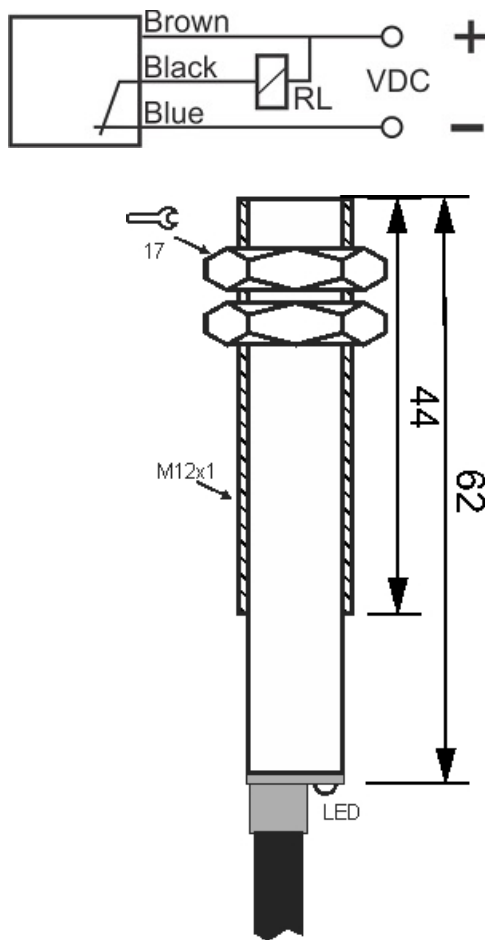

MPS-310-CN-12

Category: pre cabled 3 wire magnetic sensors

MPS-310-CN-12	Product Code
M12X1Ni PLATED Brass	housing
3	number of wires
NPN REED RELAY	output stage
NC	output function
10 mm	switching distance
10-30VDC	voltage range
250 mA	max output current
-20~+60 °C	temperature range
50 Hz	max output ferequence
✓	indicator led
3	max drop voltage
0	max noload or leakage curtrent
IP67	influence protection
0	revers voltage protection
0	short circuit protection
CABLE3X0.25-1.5m	output