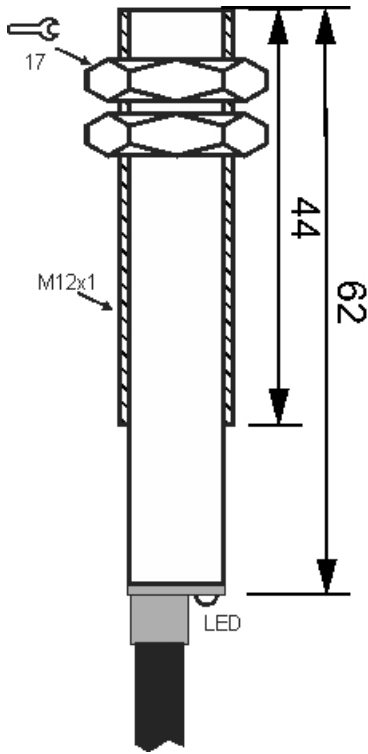

MPS-310-CN-12

Category: pre cabled 3 wire magnetic sensors

MPS-310-CN-12	Product Code
M12X1Ni PLATED Brass	housing
3	number of wires
NPN REED RELAY	output stage
NC	output function
10 mm	switching distance
10-30VDC	voltage range
250 mA	max output current
-20~+60 °C	temperature range
50 Hz	max output ferequence
✓	indicator led
3	max drop voltage
0	max noload or leakage curtrent
IP67	influence protection
0	revers voltage protection
0	short circuit protection
CABLE3X0.25-1.5m	output