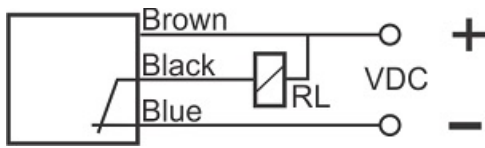

MPS-310-CN-12

Category: pre cabled 3 wire magnetic sensors

MPS-310-CN-12	Product Code
M12X1Ni PLATED Brass	housing
3	number of wires
NPN REED RELAY	output stage
NC	output function
10 mm	switching distance
10-30VDC	voltage range
250 mA	max output current
-20~+60 °C	temperature range
50 Hz	max output ferequence
✓	indicator led
3	max drop voltage
0	max noload or leakage curtrent
IP67	influence protection
0	revers voltage protection
0	short circuit protection
CABLE3X0.25-1.5m	output