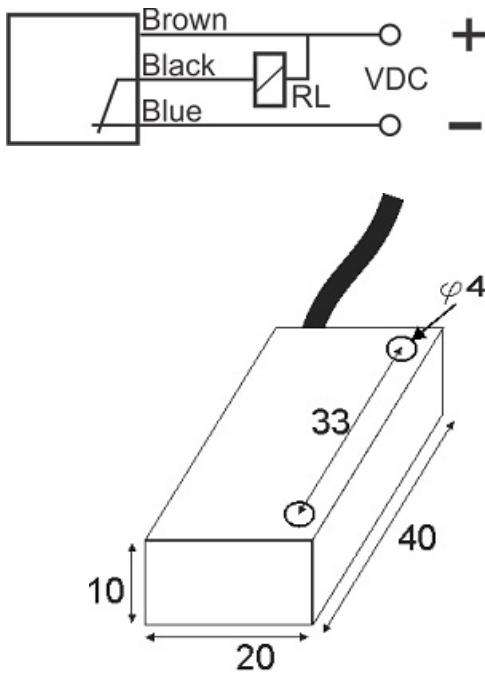

MPS-310-CN-R10

Category: pre cabled 3 wire magnetic sensors

MPS-310-CN-R10	Product Code
REC. 10X17X40 PA or PP	housing
3	number of wires
NPN REED RELAY	output stage
NC	output function
10 mm	switching distance
10-30VDC	voltage range
250 mA	max output current
-20~+60 °C	temperature range
50 Hz	max output ferequence
✓	indicator led
3	max drop voltage
0	max noload or leakage curtrent
IP67	influence protection
0	revers voltage protection
0	short circuit protection
CABLE3X0.25-1.5m	output