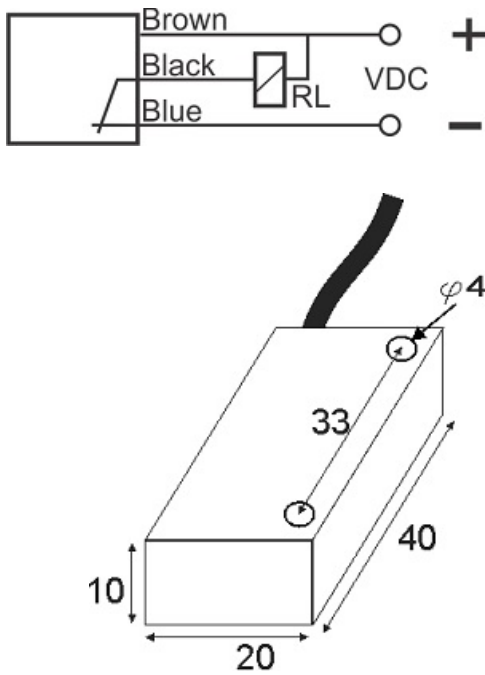

# MPS-310-CN-R10

Category: pre cabled 3 wire magnetic sensors

MPS-310-CN-R10	Product Code
REC. 10X17X40 PA or PP	housing
3	number of wires
NPN REED RELAY	output stage
NC	output function
10 mm	switching distance
10-30VDC	voltage range
250 mA	max output current
-20~+60 °C	temperature range
50 Hz	max output ferequence
✓	indicator led
3	max drop voltage
0	max noload or leakage curtrent
IP67	influence protection
0	revers voltage protection
0	short circuit protection
CABLE3X0.25-1.5m	output