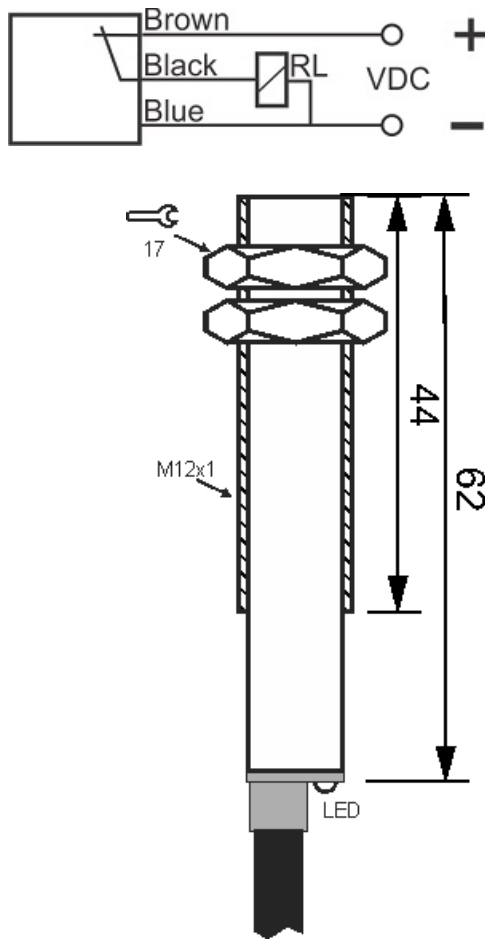

# MPS-310-CP-12

Category: pre cabled 3 wire magnetic sensors

MPS-310-CP-12	Product Code
M12X1Ni PLATED Brass	housing
3	number of wires
PNP REED RELAY	output stage
NC	output function
10 mm	switching distance
10-30VDC	voltage range
250 mA	max output current
-20~+60 °C	temperature range
50 Hz	max output ferequence
✓	indicator led
3	max drop voltage
0	max noload or leakage curtrent
IP67	influence protection
0	revers voltage protection
0	short circuit protection
CABLE3X0.25-1.5m	output