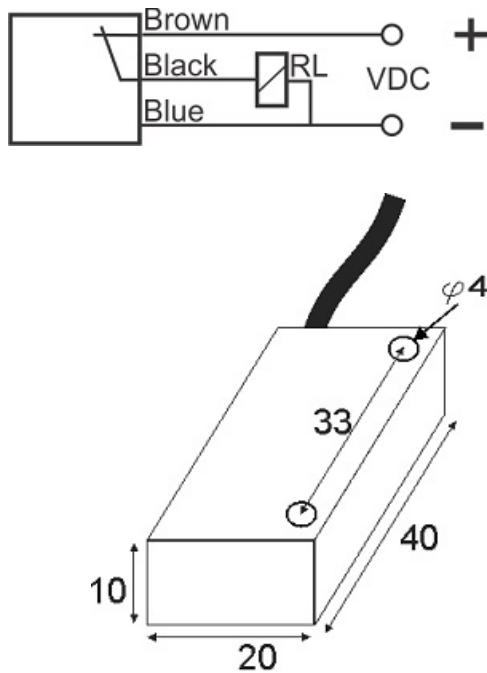

MPS-310-CP-R10

Category: pre cabled 3 wire magnetic sensors

| | |
|------------------------|--------------------------------|
| MPS-310-CP-R10 | Product Code |
| REC. 10X17X40 PA or PP | housing |
| 3 | number of wires |
| PNP REED RELAY | output stage |
| NC | output function |
| 10 mm | switching distance |
| 10-30VDC | voltage range |
| 250 mA | max output current |
| -20~+60 °C | temperature range |
| 50 Hz | max output ferequence |
| ✓ | indicator led |
| 3 | max drop voltage |
| 0 | max noload or leakage curtrent |
| IP67 | influence protection |
| 0 | revers voltage protection |
| 0 | short circuit protection |
| CABLE3X0.25-1.5m | output |