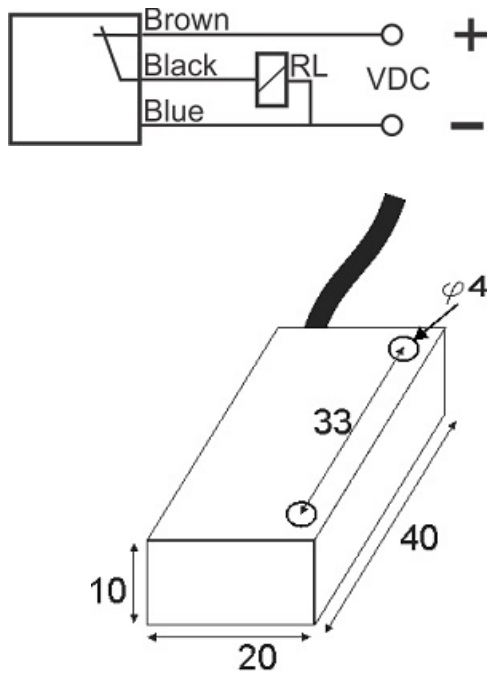

MPS-310-CP-R10

Category: pre cabled 3 wire magnetic sensors

MPS-310-CP-R10	Product Code
REC. 10X17X40 PA or PP	housing
3	number of wires
PNP REED RELAY	output stage
NC	output function
10 mm	switching distance
10-30VDC	voltage range
250 mA	max output current
-20~+60 °C	temperature range
50 Hz	max output ferequence
✓	indicator led
3	max drop voltage
0	max noload or leakage curtrent
IP67	influence protection
0	revers voltage protection
0	short circuit protection
CABLE3X0.25-1.5m	output