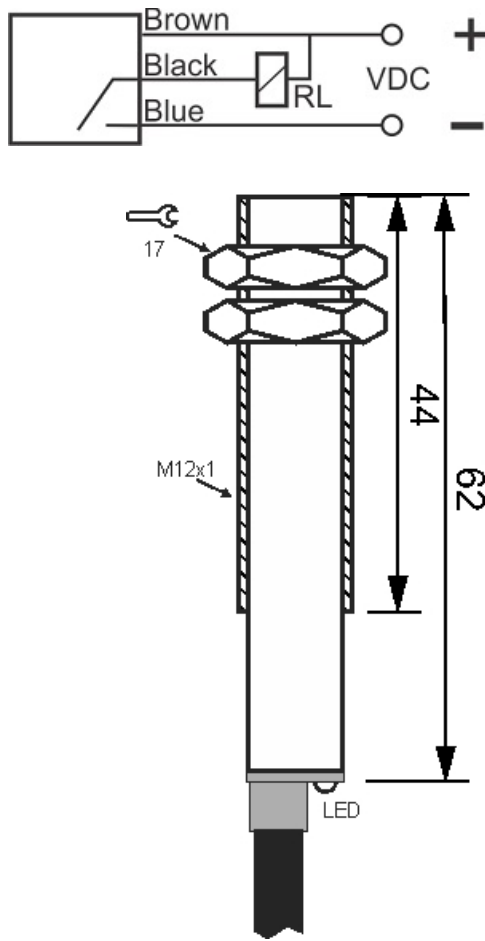

MPS-310-ON-12

Category: pre cabled 3 wire magnetic sensors

MPS-310-ON-12	Product Code
M12X1Ni PLATED Brass	housing
3	number of wires
NPN REED RELAY	output stage
NO	output function
10 mm	switching distance
10-30VDC	voltage range
250 mA	max output current
-20~+60 °C	temperature range
50 Hz	max output ferequence
✓	indicator led
3	max drop voltage
0	max noload or leakage curtrent
IP67	influence protection
0	revers voltage protection
0	short circuit protection
CABLE3X0.25-1.5m	output