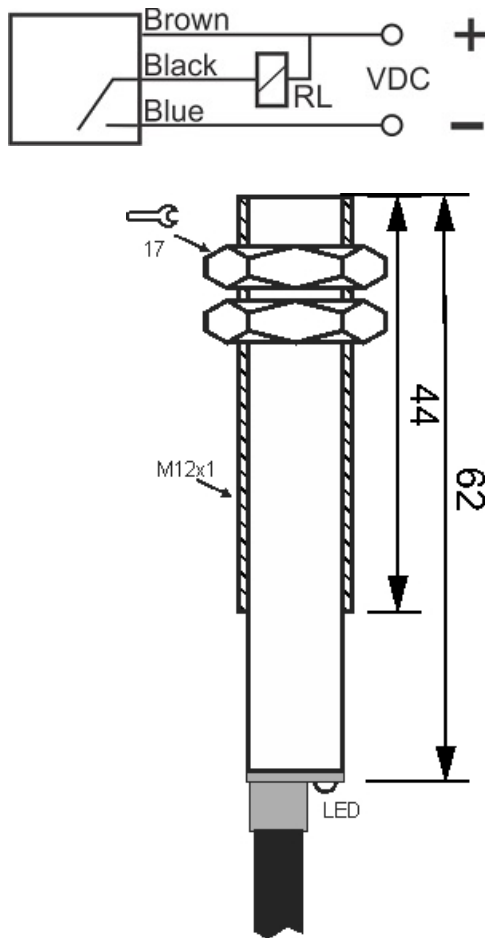

MPS-310-ON-12

Category: pre cabled 3 wire magnetic sensors

MPS-310-ON-12	Product Code
M12X1Ni PLATED Brass	housing
3	number of wires
NPN REED RELAY	output stage
NO	output function
10 mm	switching distance
10-30VDC	voltage range
250 mA	max output current
-20~+60 °C	temperature range
50 Hz	max output ferequence
✓	indicator led
3	max drop voltage
0	max noload or leakage curtrent
IP67	influence protection
0	revers voltage protection
0	short circuit protection
CABLE3X0.25-1.5m	output