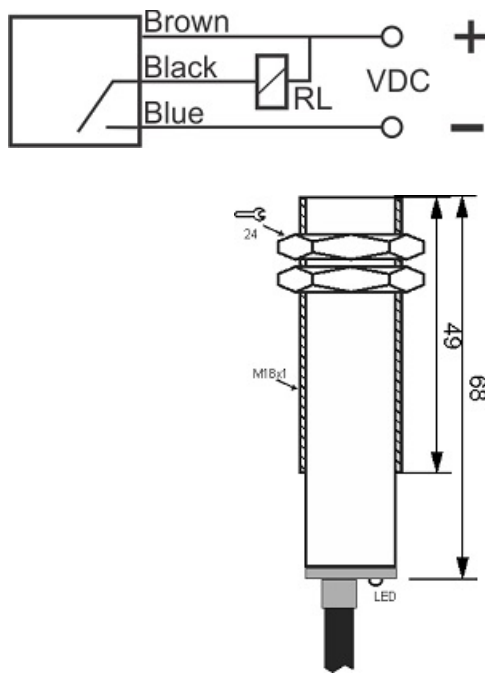

MPS-310-ON-18

Category: pre cabled 3 wire magnetic sensors

MPS-310-ON-18	Product Code
M18X1Ni PLATED Brass	housing
3	number of wires
NPN REED RELAY	output stage
NO	output function
10 mm	switching distance
10-30VDC	voltage range
250 mA	max output current
-20~+60 °C	temperature range
50 Hz	max output ferequence
✓	indicator led
3	max drop voltage
0	max noload or leakage curtrent
IP67	influence protection
0	revers voltage protection
0	short circuit protection
CABLE3X0.25-1.5m	output