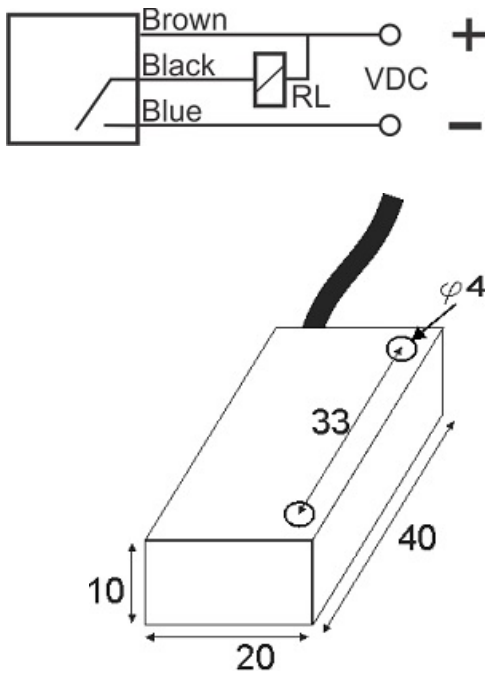

# MPS-310-ON-R10

Category: pre cabled 3 wire magnetic sensors

MPS-310-ON-R10	Product Code
REC. 10X17X40 PA or PP	housing
3	number of wires
NPN REED RELAY	output stage
NO	output function
10 mm	switching distance
10-30VDC	voltage range
250 mA	max output current
-20~+60 °C	temperature range
50 Hz	max output ferequence
✓	indicator led
3	max drop voltage
0	max noload or leakage curtrent
IP67	influence protection
0	revers voltage protection
0	short circuit protection
CABLE3X0.25-1.5m	output