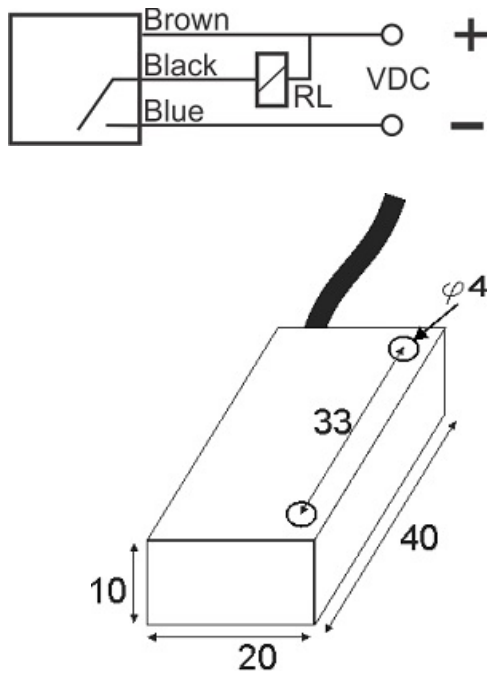

MPS-310-ON-R10

Category: pre cabled 3 wire magnetic sensors

MPS-310-ON-R10	Product Code
REC. 10X17X40 PA or PP	housing
3	number of wires
NPN REED RELAY	output stage
NO	output function
10 mm	switching distance
10-30VDC	voltage range
250 mA	max output current
-20~+60 °C	temperature range
50 Hz	max output ferequence
✓	indicator led
3	max drop voltage
0	max noload or leakage curtrent
IP67	influence protection
0	revers voltage protection
0	short circuit protection
CABLE3X0.25-1.5m	output