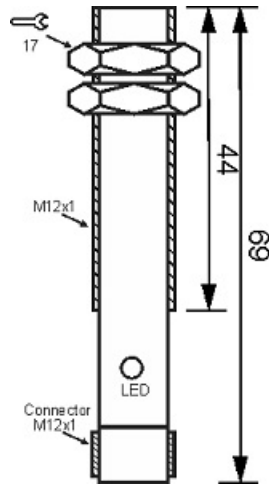

MPS-310-CN-12-S4

Category: 4pin connector 3 wire magnetic sensors

MPS-310-CN-12-S4	Product Code
M12X1Ni PLATED Brass	housing
3	number of wires
NPN REED RELAY	output stage
NC	output function
10 mm	switching distance
10-30VDC	voltage range
250 mA	max output current
-20~+60 °C	temperature range
50 Hz	max output ferequence
✓	indicator led
3	max drop voltage
0	max noload or leakage currtent
IP67	influence protection
0	revers voltage protection
0	short circuit protection
4Pin SOCKET	output