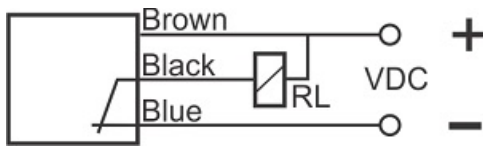

MPS-310-CN-12-S4

Category: 4pin connector 3 wire magnetic sensors

MPS-310-CN-12-S4	Product Code
M12X1Ni PLATED Brass	housing
3	number of wires
NPN REED RELAY	output stage
NC	output function
10 mm	switching distance
10-30VDC	voltage range
250 mA	max output current
-20~+60 °C	temperature range
50 Hz	max output ferequence
✓	indicator led
3	max drop voltage
0	max noload or leakage currtent
IP67	influence protection
0	revers voltage protection
0	short circuit protection
4Pin SOCKET	output